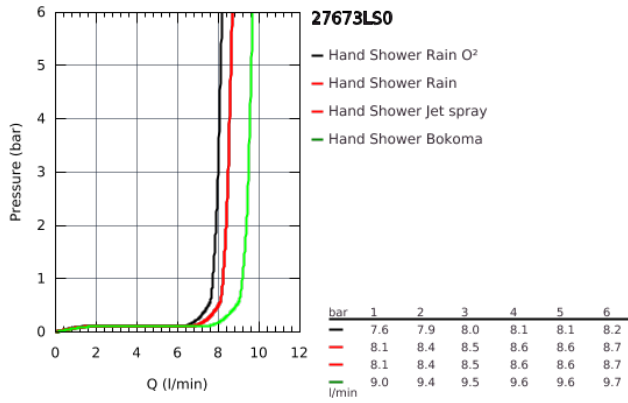

27 673 LS0 POWER&SOUL HAND SHOWER 4+ SPRAYS, SPRAY PLATE WHITE

PRODUCT DESCRIPTION

- GROHE Rain O², Rain, Bokoma Spray, Jet
- **GROHE EcoJoy** 9.5 l/min flow limiter
- **GROHE DreamSpray** perfect spray pattern
- **GROHE One-click showering**
push button spray selection
- **GROHE StarLight** chrome finish
- **SpeedClean** anti-limescale system
- **Inner WaterGuide** for a longer life
- Universal Mounting System. Fits all standard shower hoses
- **suitable for instantaneous heater**
- min. recommended pressure 0.2 bar

27 673 LS0 **POWER&SOUL HAND SHOWER 4+ SPRAYS, SPRAY PLATE WHITE**

27 673 LS0 **POWER&SOUL HAND SHOWER 4+ SPRAYS, SPRAY PLATE WHITE**

SPARE PARTS

1: Strainer (Order-nr. 0700200M)