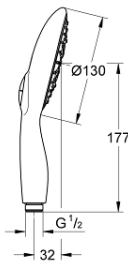

27 673 LS0 POWER&SOUL HAND SHOWER 4+ SPRAYS, SPRAY PLATE WHITE

PRODUCT DESCRIPTION

- GROHE Rain O², Rain, Bokoma Spray, Jet
- **GROHE EcoJoy** 9.5 l/min flow limiter
- **GROHE DreamSpray** perfect spray pattern
- **GROHE One-click showering**
push button spray selection
- **GROHE StarLight** chrome finish
- **SpeedClean** anti-limescale system
- **Inner WaterGuide** for a longer life
- Universal Mounting System. Fits all standard shower hoses
- **suitable for instantaneous heater**
- min. recommended pressure 0.2 bar

27 673 LS0 **POWER&SOUL HAND SHOWER 4+ SPRAYS, SPRAY PLATE WHITE**

27 673 LS0 **POWER&SOUL HAND SHOWER 4+ SPRAYS, SPRAY PLATE WHITE**

SPARE PARTS

1: Strainer (Order-nr. 0700200M)