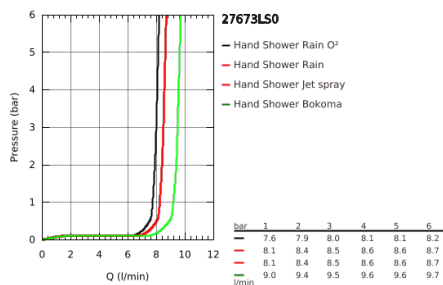

27 673 LS0 POWER&SOUL HAND SHOWER 4+ SPRAYS, SPRAY PLATE WHITE

PRODUCT DESCRIPTION

- GROHE Rain O², Rain, Bokoma Spray, Jet
- **GROHE EcoJoy** 9.5 l/min flow limiter
- **GROHE DreamSpray** perfect spray pattern
- **GROHE One-click showering**
push button spray selection
- **GROHE StarLight** chrome finish
- **SpeedClean** anti-limescale system
- **Inner WaterGuide** for a longer life
- Universal Mounting System. Fits all standard shower hoses
- **suitable for instantaneous heater**
- min. recommended pressure 0.2 bar

27 673 LS0 **POWER&SOUL HAND SHOWER 4+ SPRAYS, SPRAY PLATE WHITE**

27 673 LS0 **POWER&SOUL HAND SHOWER 4+ SPRAYS, SPRAY PLATE WHITE**

SPARE PARTS

1: Strainer (Order-nr. 0700200M)