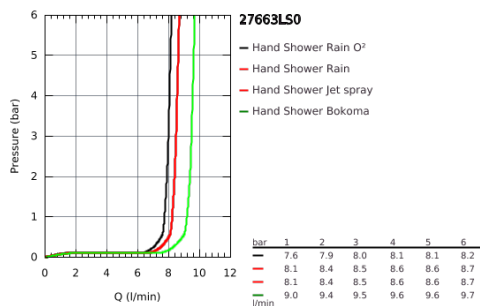

27 663 LS0 POWER&SOUL COSMOPOLITAN HAND SHOWER 4+ SPRAYS

PRODUCT DESCRIPTION

- GROHE Rain O², Rain, Bokoma Spray, Jet
- **GROHE DreamSpray** perfect spray pattern
- **GROHE One-click showering**
push button spray selection
- **GROHE StarLight** chrome finish
- **SpeedClean** anti-limescale system
- **Inner WaterGuide** for a longer life
- Universal Mounting System. Fits all standard shower hoses
- **suitable for instantaneous heater**
- min. recommended pressure 0.2 bar

27 663 LS0 POWER&SOUL COSMOPOLITAN HAND SHOWER 4+ SPRAYS

27 663 LS0 **POWER&SOUL COSMOPOLITAN HAND SHOWER 4+ SPRAYS**

SPARE PARTS

1: Strainer (Order-nr. 0700200M)