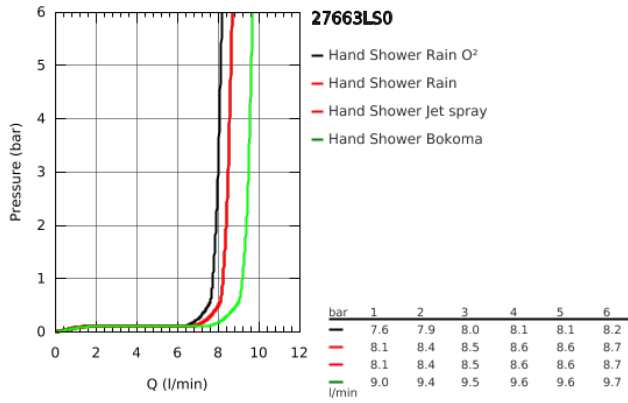

27 663 LS0 POWER&SOUL COSMOPOLITAN HAND SHOWER 4+ SPRAYS

PRODUCT DESCRIPTION

- GROHE Rain O², Rain, Bokoma Spray, Jet
- **GROHE DreamSpray** perfect spray pattern
- **GROHE One-click showering**
push button spray selection
- **GROHE StarLight** chrome finish
- **SpeedClean** anti-limescale system
- **Inner WaterGuide** for a longer life
- Universal Mounting System. Fits all standard shower hoses
- **suitable for instantaneous heater**
- min. recommended pressure 0.2 bar

27 663 LS0 POWER&SOUL COSMOPOLITAN HAND SHOWER 4+ SPRAYS

27 663 LS0 **POWER&SOUL COSMOPOLITAN HAND SHOWER 4+ SPRAYS**

SPARE PARTS

1: Strainer (Order-nr. 0700200M)