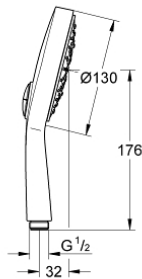

27 663 LS0 POWER&SOUL COSMOPOLITAN HAND SHOWER 4+ SPRAYS

PRODUCT DESCRIPTION

- GROHE Rain O², Rain, Bokoma Spray, Jet
- **GROHE DreamSpray** perfect spray pattern
- **GROHE One-click showering**
push button spray selection
- **GROHE StarLight** chrome finish
- **SpeedClean** anti-limescale system
- **Inner WaterGuide** for a longer life
- Universal Mounting System. Fits all standard shower hoses
- **suitable for instantaneous heater**
- min. recommended pressure 0.2 bar

27 663 LS0 POWER&SOUL COSMOPOLITAN HAND SHOWER 4+ SPRAYS

27 663 LS0 **POWER&SOUL COSMOPOLITAN HAND SHOWER 4+ SPRAYS**

SPARE PARTS

1: Strainer (Order-nr. 0700200M)