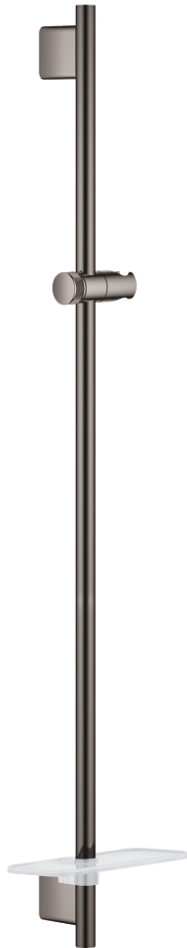

26 603 A00 SHOWER RAIL, 900 MM

PRODUCT DESCRIPTION

- with wall holders made of metal
- glide element and swivel holder
- GROHE FastFixation (variable distance between wall shower holders to adapt to existing holes)
- **GROHE TileFix** adjustable depth on upper and lower bracket
- **GROHE EasyReach** tray
- **GROHE StarLight** finish