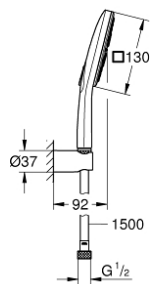

26 589 000 WALL HOLDER SET 3 SPRAYS

PRODUCT DESCRIPTION

- Consisting of:
- hand shower Rainshower SmartActive 130 Cube (26 582)
- wall shower holder (27 056)
- Silverflex shower hose 1.500 mm (28 364)
- **GROHE EcoJoy** 9.5 l/min flow limiter
- **GROHE DreamSpray** perfect spray pattern
- **GROHE StarLight** chrome finish
- **SpeedClean** anti-limescale system
- **Inner WaterGuide** for a longer life
- **Twistfree** preventing the hose from twisting
- **suitable for instantaneous heater**

26 589 000 WALL HOLDER SET 3 SPRAYS

26 589 000 **WALL HOLDER SET 3 SPRAYS**

SPARE PARTS

1: Strainer (Order-nr. 0700200M)