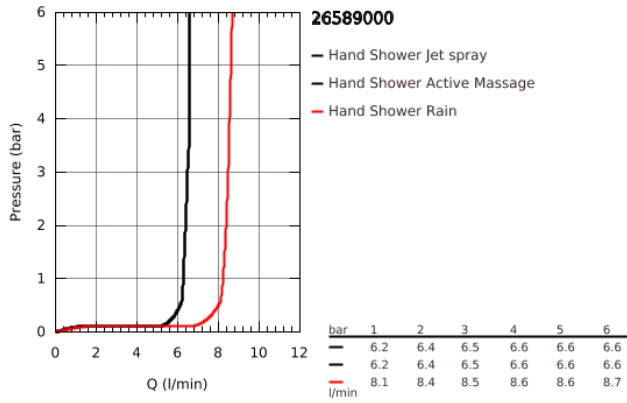

26 589 000 WALL HOLDER SET 3 SPRAYS