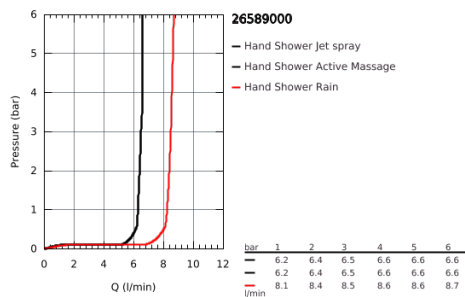

26 589 000 WALL HOLDER SET 3 SPRAYS

PRODUCT DESCRIPTION

- Consisting of:
- hand shower Rainshower SmartActive 130 Cube (26 582)
- wall shower holder (27 056)
- Silverflex shower hose 1.500 mm (28 364)
- **GROHE EcoJoy** 9.5 l/min flow limiter
- **GROHE DreamSpray** perfect spray pattern
- **GROHE StarLight** chrome finish
- **SpeedClean** anti-limescale system
- **Inner WaterGuide** for a longer life
- **Twistfree** preventing the hose from twisting
- **suitable for instantaneous heater**