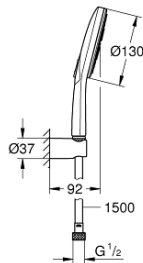

26 581 000 WALL HOLDER SET 3 SPRAYS

PRODUCT DESCRIPTION

- Consisting of:
- hand shower Rainshower SmartActive 130 (26 574)
- wall shower holder (27 056)
- Silverflex shower hose 1.500 mm (28 364)
- **GROHE EcoJoy** 9.5 l/min flow limiter
- **GROHE DreamSpray** perfect spray pattern
- **GROHE StarLight** chrome finish
- **SpeedClean** anti-limescale system
- **Inner WaterGuide** for a longer life
- **Twistfree** preventing the hose from twisting
- **suitable for instantaneous heater**

26 581 000 WALL HOLDER SET 3 SPRAYS

26 581 000 **WALL HOLDER SET 3 SPRAYS**

SPARE PARTS

1: Strainer (Order-nr. 0700200M)