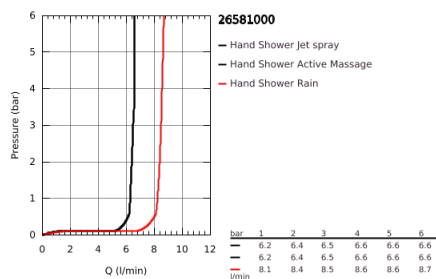

26 581 000 WALL HOLDER SET 3 SPRAYS

PRODUCT DESCRIPTION

- Consisting of:
- hand shower Rainshower SmartActive 130 (26 574)
- wall shower holder (27 056)
- Silverflex shower hose 1.500 mm (28 364)
- **GROHE EcoJoy** 9.5 l/min flow limiter
- **GROHE DreamSpray** perfect spray pattern
- **GROHE StarLight** chrome finish
- **SpeedClean** anti-limescale system
- **Inner WaterGuide** for a longer life
- **Twistfree** preventing the hose from twisting
- **suitable for instantaneous heater**