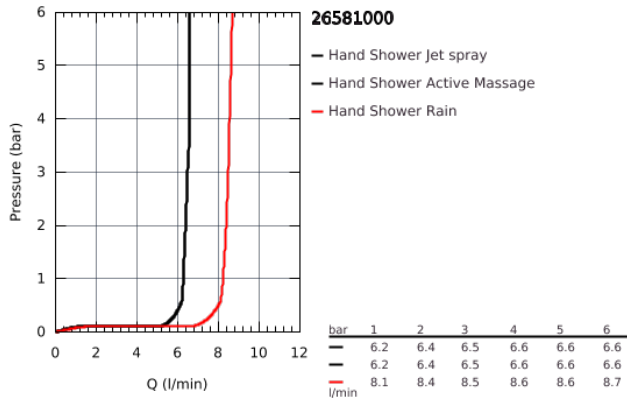

26 581 000 WALL HOLDER SET 3 SPRAYS