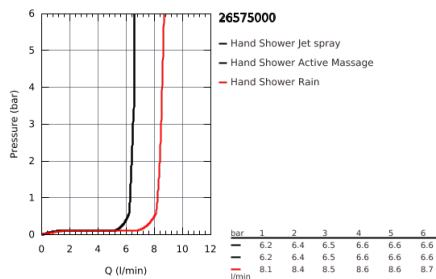

26 575 000 SHOWER RAIL SET 3 SPRAYS

PRODUCT DESCRIPTION

- Consisting of:
- hand shower Rainshower SmartActive 130 (26 574)
- shower rail 600 mm
- with wall holders made of metal
- Silverflex shower hose 1750 mm (28 388 000)
- **GROHE EasyReach** tray
- **GROHE EcoJoy** 9.5 l/min flow limiter
- **GROHE DreamSpray** perfect spray pattern
- **GROHE StarLight** chrome finish
- **GROHE FastFixation Plus** adjustable distance between brackets, to adapt to existing holes
- **GROHE TileFix** adjustable depth on upper and lower bracket
- **SpeedClean** anti-limescale system
- **Inner WaterGuide** for a longer life
- **Twistfree** preventing the hose from twisting
- **suitable for instantaneous heater**