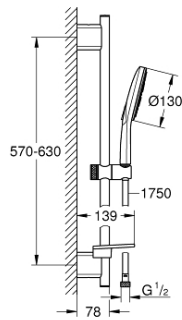

26 575 000 SHOWER RAIL SET 3 SPRAYS

PRODUCT DESCRIPTION

- Consisting of:
- hand shower Rainshower SmartActive 130 (26 574)
- shower rail 600 mm
- with wall holders made of metal
- Silverflex shower hose 1750 mm (28 388 000)
- **GROHE EasyReach** tray
- **GROHE EcoJoy** 9.5 l/min flow limiter
- **GROHE DreamSpray** perfect spray pattern
- **GROHE StarLight** chrome finish
- **GROHE FastFixation Plus** adjustable distance between brackets, to adapt to existing holes
- **GROHE TileFix** adjustable depth on upper and lower bracket
- **SpeedClean** anti-limescale system
- **Inner WaterGuide** for a longer life
- **Twistfree** preventing the hose from twisting
- **suitable for instantaneous heater**

26 575 000 SHOWER RAIL SET 3 SPRAYS

26 575 000 SHOWER RAIL SET 3 SPRAYS

SPARE PARTS

- 1: Outlet shower holder (Order-nr. 48425000)
- 2: Sliding piece (Order-nr. 48424000)
- 3: Soap dish (Order-nr. 48426000)
- 4: Strainer (Order-nr. 0700200M)