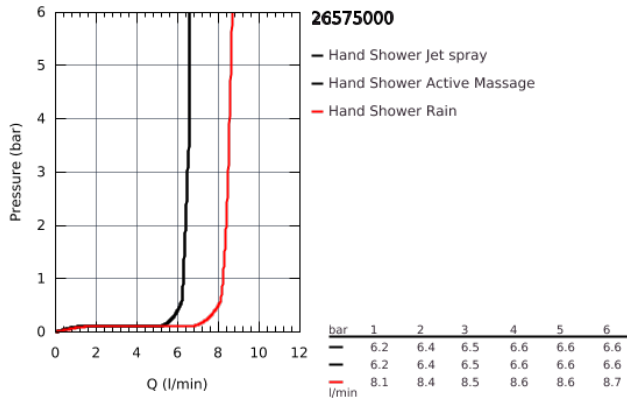

26 575 000 SHOWER RAIL SET 3 SPRAYS

PRODUCT DESCRIPTION

- Consisting of:
- hand shower Rainshower SmartActive 130 (26 574)
- shower rail 600 mm
- with wall holders made of metal
- Silverflex shower hose 1750 mm (28 388 000)
- **GROHE EasyReach** tray
- **GROHE EcoJoy** 9.5 l/min flow limiter
- **GROHE DreamSpray** perfect spray pattern
- **GROHE StarLight** chrome finish
- **GROHE FastFixation Plus** adjustable distance between brackets, to adapt to existing holes
- **GROHE TileFix** adjustable depth on upper and lower bracket
- **SpeedClean** anti-limescale system
- **Inner WaterGuide** for a longer life
- **Twistfree** preventing the hose from twisting
- **suitable for instantaneous heater**

26 575 000 SHOWER RAIL SET 3 SPRAYS

26 575 000 SHOWER RAIL SET 3 SPRAYS

SPARE PARTS

- 1: Outlet shower holder (Order-nr. 48425000)
- 2: Sliding piece (Order-nr. 48424000)
- 3: Soap dish (Order-nr. 48426000)
- 4: Strainer (Order-nr. 0700200M)