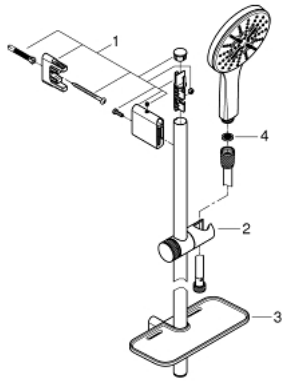

26 575 000 SHOWER RAIL SET 3 SPRAYS

PRODUCT DESCRIPTION

- Consisting of:
- hand shower Rainshower SmartActive 130 (26 574)
- shower rail 600 mm
- with wall holders made of metal
- Silverflex shower hose 1750 mm (28 388 000)
- **GROHE EasyReach** tray
- **GROHE EcoJoy** 9.5 l/min flow limiter
- **GROHE DreamSpray** perfect spray pattern
- **GROHE StarLight** chrome finish
- **GROHE FastFixation Plus** adjustable distance between brackets, to adapt to existing holes
- **GROHE TileFix** adjustable depth on upper and lower bracket
- **SpeedClean** anti-limescale system
- **Inner WaterGuide** for a longer life
- **Twistfree** preventing the hose from twisting
- **suitable for instantaneous heater**

26 575 000 SHOWER RAIL SET 3 SPRAYS

26 575 000 SHOWER RAIL SET 3 SPRAYS

SPARE PARTS

- 1: Outlet shower holder (Order-nr. 48425000)
- 2: Sliding piece (Order-nr. 48424000)
- 3: Soap dish (Order-nr. 48426000)
- 4: Strainer (Order-nr. 0700200M)