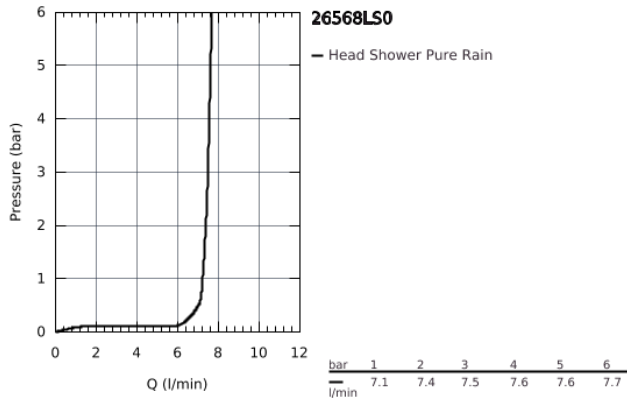

26 568 LS0 RAINSHOWER 310 MONO HEAD SHOWERS HEAD SHOWER 1 SPRAY

PRODUCT DESCRIPTION

- GROHE PureRain
- spray plate moon white
- ball joint with turning angle $\pm 10^\circ$
- connection thread 1/2"
- **GROHE EcoJoy** 9.5 l/min flow limiter
- **GROHE DreamSpray** perfect spray pattern
- **GROHE StarLight** finish
- **SpeedClean** anti-limescale system
- **Inner WaterGuide** for a longer life
- **suitable for instantaneous heater**

26 568 LS0 RAINSHOWER 310 MONO HEAD SHOWERS HEAD SHOWER 1 SPRAY

26 568 LS0 RAINSHOWER 310 MONO HEAD SHOWERS HEAD SHOWER 1 SPRAY

SPARE PARTS

1: Fibre seal dia. \varnothing 18,5 x \varnothing 12 x 2 (Order-nr. 0138900M)