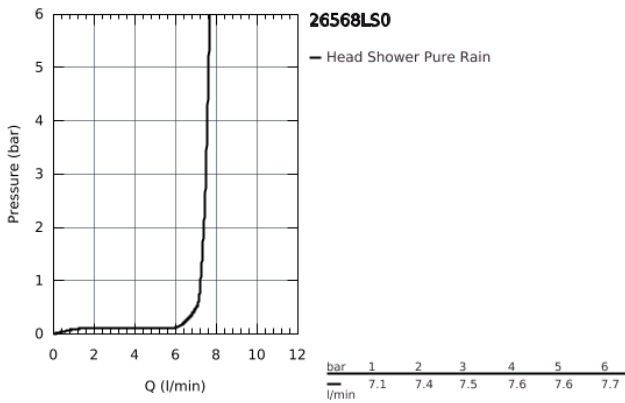

26 568 LS0 RAINSHOWER 310 MONO HEAD SHOWERS HEAD SHOWER 1 SPRAY

PRODUCT DESCRIPTION

- GROHE PureRain
- spray plate moon white
- ball joint with turning angle $\pm 10^\circ$
- connection thread 1/2"
- **GROHE EcoJoy** 9.5 l/min flow limiter
- **GROHE DreamSpray** perfect spray pattern
- **GROHE StarLight** finish
- **SpeedClean** anti-limescale system
- **Inner WaterGuide** for a longer life
- **suitable for instantaneous heater**

26 568 LS0 RAINSHOWER 310 MONO HEAD SHOWERS HEAD SHOWER 1 SPRAY

26 568 LS0 RAINSHOWER 310 MONO HEAD SHOWERS HEAD SHOWER 1 SPRAY

SPARE PARTS

1: Fibre seal dia. \varnothing 18,5 x \varnothing 12 x 2 (Order-nr. 0138900M)