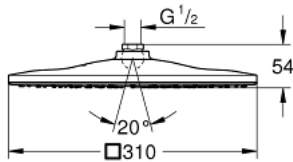

26 568 LS0 RAINSHOWER 310 MONO HEAD SHOWERS HEAD SHOWER 1 SPRAY

PRODUCT DESCRIPTION

- GROHE PureRain
- spray plate moon white
- ball joint with turning angle $\pm 10^\circ$
- connection thread 1/2"
- **GROHE EcoJoy** 9.5 l/min flow limiter
- **GROHE DreamSpray** perfect spray pattern
- **GROHE StarLight** finish
- **SpeedClean** anti-limescale system
- **Inner WaterGuide** for a longer life
- **suitable for instantaneous heater**

26 568 LS0 RAINSHOWER 310 MONO HEAD SHOWERS HEAD SHOWER 1 SPRAY

26 568 LS0 RAINSHOWER 310 MONO HEAD SHOWERS HEAD SHOWER 1 SPRAY

SPARE PARTS

1: Fibre seal dia. \varnothing 18,5 x \varnothing 12 x 2 (Order-nr. 0138900M)