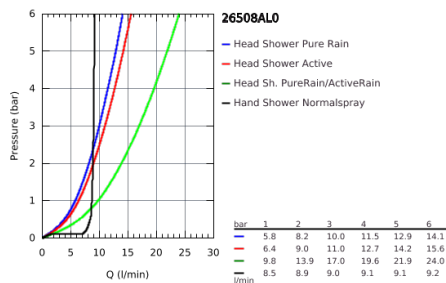

26 508 AL0 SHOWER SYSTEM WITH THERMOSTAT FOR WALL MOUNTING

PRODUCT DESCRIPTION

- Consisting of:
 - horizontal 450 mm shower arm
 - upper bracket adjustable for minimal adaption to existing drilling holes
 - exposed SmartControl thermostat
 - allows change between:
 - head shower Rainshower SmartActive 310 Cube
 - GROHE PureRain and Centered Jet spray
 - hand shower Euphoria Cube Stick
 - adjustable height via gliding element
 - Silverflex shower hose 1750 mm (28 388 000)
- **GROHE DreamSpray** perfect spray pattern
- **GROHE CoolTouch** prevents scalding on hot surfaces
- **GROHE TurboStat** compact cartridge with wax thermoelement
- **GROHE EcoJoy** technology for less water and perfect flow
- **GROHE StarLight** finish
- - GROHE SafeStop at 38°C
- **GROHE SafeStop Plus** optional temperature limiter at 43°C included
-
- **GROHE SmartControl** push for ON-OFF, turn for volume adjustment from EcoJoy to full flow
- integrated **GROHE EasyReach** shower tray
- **SpeedClean** anti-limescale system
- **Inner WaterGuide** for a longer life
- **Twistfree** preventing the hose from twisting
- suitable for instantaneous heaters from 18 kW/h
- minimum flow rate 7 l/min.

26 508 AL0 SHOWER SYSTEM WITH THERMOSTAT FOR WALL MOUNTING

26 508 AL0 SHOWER SYSTEM WITH THERMOSTAT FOR WALL MOUNTING

SPARE PARTS

- 1: Thermostatic compact cartridge 1/2" (Order-nr. 47439000)
 - 2: Cartridge (Order-nr. 48297000)
 - 3: Non-return valve (Order-nr. 49069000)
 - 4: Non-return valve (Order-nr. 08565000)
 - 5: Sliding piece (Order-nr. 48177AL0)
 - 6: Strainer (Order-nr. 0700200M)
 - 7: Outlet shower holder (Order-nr. 48279AL0)
 - 9: GROHE TurboStat cartridge 1/2" (Order-nr. 47175000)*
 - 10: Socket Spanner (Order-nr. 49059000)*
- * Optional accessories