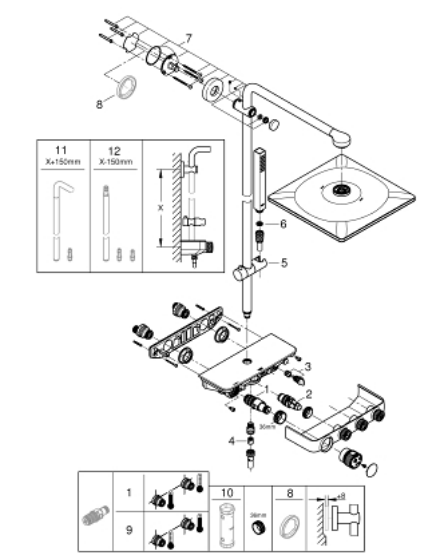

26 508 AL0 SHOWER SYSTEM WITH THERMOSTAT FOR WALL MOUNTING

PRODUCT DESCRIPTION

- Consisting of:
 - horizontal 450 mm shower arm
 - upper bracket adjustable for minimal adaption to existing drilling holes
 - exposed SmartControl thermostat
 - allows change between:
 - head shower Rainshower SmartActive 310 Cube
 - GROHE PureRain and Centered Jet spray
 - hand shower Euphoria Cube Stick
 - adjustable height via gliding element
 - Silverflex shower hose 1750 mm (28 388 000)
- **GROHE DreamSpray** perfect spray pattern
- **GROHE CoolTouch** prevents scalding on hot surfaces
- **GROHE TurboStat** compact cartridge with wax thermoelement
- **GROHE EcoJoy** technology for less water and perfect flow
- **GROHE StarLight** finish
- - GROHE SafeStop at 38°C
- **GROHE SafeStop Plus** optional temperature limiter at 43°C included
-
- **GROHE SmartControl** push for ON-OFF, turn for volume adjustment from EcoJoy to full flow
- integrated **GROHE EasyReach** shower tray
- **SpeedClean** anti-limescale system
- **Inner WaterGuide** for a longer life
- **Twistfree** preventing the hose from twisting
- suitable for instantaneous heaters from 18 kW/h
- minimum flow rate 7 l/min.

26 508 AL0 SHOWER SYSTEM WITH THERMOSTAT FOR WALL MOUNTING

26 508 AL0 SHOWER SYSTEM WITH THERMOSTAT FOR WALL MOUNTING

SPARE PARTS

- 1: Thermostatic compact cartridge 1/2" (Order-nr. 47439000)
 - 2: Cartridge (Order-nr. 48297000)
 - 3: Non-return valve (Order-nr. 49069000)
 - 4: Non-return valve (Order-nr. 08565000)
 - 5: Sliding piece (Order-nr. 48177AL0)
 - 6: Strainer (Order-nr. 0700200M)
 - 7: Outlet shower holder (Order-nr. 48279AL0)
 - 9: GROHE TurboStat cartridge 1/2" (Order-nr. 47175000)*
 - 10: Socket Spanner (Order-nr. 49059000)*
- * Optional accessories