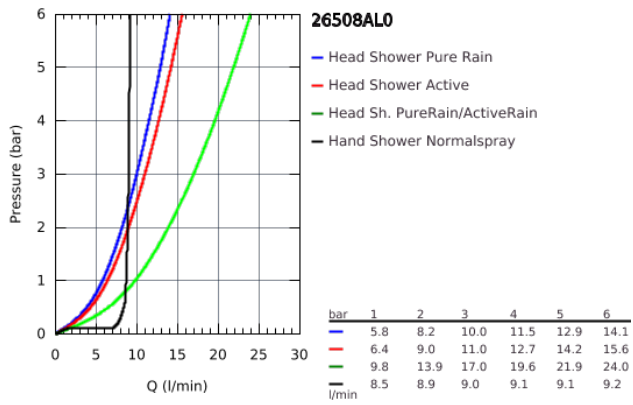

26 508 AL0 SHOWER SYSTEM WITH THERMOSTAT FOR WALL MOUNTING

PRODUCT DESCRIPTION

- Consisting of:
 - horizontal 450 mm shower arm
 - upper bracket adjustable for minimal adaption to existing drilling holes
 - exposed SmartControl thermostat
 - allows change between:
 - head shower Rainshower SmartActive 310 Cube
 - GROHE PureRain and Centered Jet spray
 - hand shower Euphoria Cube Stick
 - adjustable height via gliding element
 - Silverflex shower hose 1750 mm (28 388 000)
- **GROHE DreamSpray** perfect spray pattern
- **GROHE CoolTouch** prevents scalding on hot surfaces
- **GROHE TurboStat** compact cartridge with wax thermoelement
- **GROHE EcoJoy** technology for less water and perfect flow
- **GROHE StarLight** finish
- - GROHE SafeStop at 38°C
- **GROHE SafeStop Plus** optional temperature limiter at 43°C included
-
- **GROHE SmartControl** push for ON-OFF, turn for volume adjustment from EcoJoy to full flow
- integrated **GROHE EasyReach** shower tray
- **SpeedClean** anti-limescale system
- **Inner WaterGuide** for a longer life
- **Twistfree** preventing the hose from twisting
- suitable for instantaneous heaters from 18 kW/h
- minimum flow rate 7 l/min.

26 508 AL0 SHOWER SYSTEM WITH THERMOSTAT FOR WALL MOUNTING

26 508 AL0 SHOWER SYSTEM WITH THERMOSTAT FOR WALL MOUNTING

SPARE PARTS

- 1: Thermostatic compact cartridge 1/2" (Order-nr. 47439000)
 - 2: Cartridge (Order-nr. 48297000)
 - 3: Non-return valve (Order-nr. 49069000)
 - 4: Non-return valve (Order-nr. 08565000)
 - 5: Sliding piece (Order-nr. 48177AL0)
 - 6: Strainer (Order-nr. 0700200M)
 - 7: Outlet shower holder (Order-nr. 48279AL0)
 - 9: GROHE TurboStat cartridge 1/2" (Order-nr. 47175000)*
 - 10: Socket Spanner (Order-nr. 49059000)*
- * Optional accessories