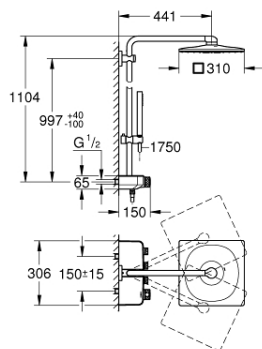

26 508 AL0 SHOWER SYSTEM WITH THERMOSTAT FOR WALL MOUNTING

PRODUCT DESCRIPTION

- Consisting of:
 - horizontal 450 mm shower arm
 - upper bracket adjustable for minimal adaption to existing drilling holes
 - exposed SmartControl thermostat
 - allows change between:
 - head shower Rainshower SmartActive 310 Cube
 - GROHE PureRain and Centered Jet spray
 - hand shower Euphoria Cube Stick
 - adjustable height via gliding element
 - Silverflex shower hose 1750 mm (28 388 000)
- **GROHE DreamSpray** perfect spray pattern
- **GROHE CoolTouch** prevents scalding on hot surfaces
- **GROHE TurboStat** compact cartridge with wax thermoelement
- **GROHE EcoJoy** technology for less water and perfect flow
- **GROHE StarLight** finish
- - GROHE SafeStop at 38°C
- **GROHE SafeStop Plus** optional temperature limiter at 43°C included
-
- **GROHE SmartControl** push for ON-OFF, turn for volume adjustment from EcoJoy to full flow
- integrated **GROHE EasyReach** shower tray
- **SpeedClean** anti-limescale system
- **Inner WaterGuide** for a longer life
- **Twistfree** preventing the hose from twisting
- suitable for instantaneous heaters from 18 kW/h
- minimum flow rate 7 l/min.

26 508 AL0 SHOWER SYSTEM WITH THERMOSTAT FOR WALL MOUNTING

26 508 AL0 SHOWER SYSTEM WITH THERMOSTAT FOR WALL MOUNTING

SPARE PARTS

- 1: Thermostatic compact cartridge 1/2" (Order-nr. 47439000)
 - 2: Cartridge (Order-nr. 48297000)
 - 3: Non-return valve (Order-nr. 49069000)
 - 4: Non-return valve (Order-nr. 08565000)
 - 5: Sliding piece (Order-nr. 48177AL0)
 - 6: Strainer (Order-nr. 0700200M)
 - 7: Outlet shower holder (Order-nr. 48279AL0)
 - 9: GROHE TurboStat cartridge 1/2" (Order-nr. 47175000)*
 - 10: Socket Spanner (Order-nr. 49059000)*
- * Optional accessories