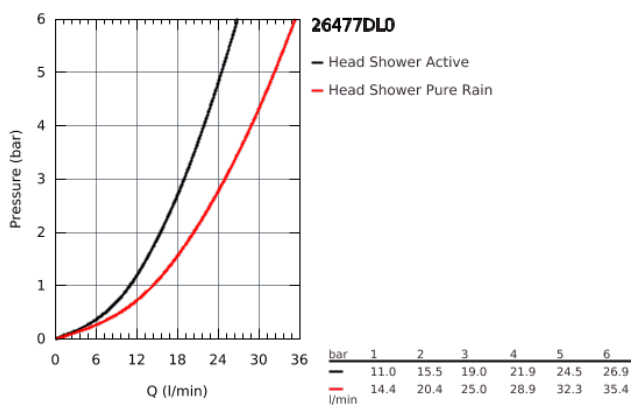

26 477 DL0 HEAD SHOWER SET CEILING 142 MM, 2 SPRAYS

PRODUCT DESCRIPTION

- Consisting of:
 - head shower Rainshower SmartActive 310
 - 2 spray patterns:
 - GROHE PureRain, ActiveRain
 - 142 mm ceiling shower arm
 - **GROHE DreamSpray** perfect spray pattern
 - **GROHE StarLight** finish
 - **SpeedClean** anti-limescale system
 - **Inner WaterGuide** for a longer life
- requires rough-in set 26 483 000 or 26 484 000 - to be ordered separately

26 477 DL0 HEAD SHOWER SET CEILING 142 MM, 2 SPRAYS