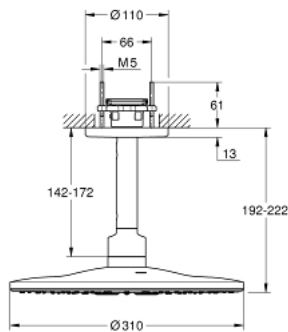

26 477 DL0 HEAD SHOWER SET CEILING 142 MM, 2 SPRAYS

PRODUCT DESCRIPTION

- Consisting of:
 - head shower Rainshower SmartActive 310
 - 2 spray patterns:
 - GROHE PureRain, ActiveRain
 - 142 mm ceiling shower arm
 - **GROHE DreamSpray** perfect spray pattern
 - **GROHE StarLight** finish
 - **SpeedClean** anti-limescale system
 - **Inner WaterGuide** for a longer life
- requires rough-in set 26 483 000 or 26 484 000 - to be ordered separately

26 477 DL0 HEAD SHOWER SET CEILING 142 MM, 2 SPRAYS