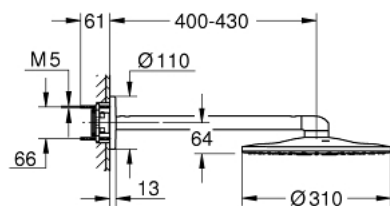

26 475 AL0 HEAD SHOWER SET 430 MM, 2 SPRAYS

PRODUCT DESCRIPTION

- Consisting of:
 - head shower Rainshower SmartActive 310
 - 2 spray patterns:
 - GROHE PureRain, ActiveRain
 - horizontal 430 mm shower arm
 - **GROHE DreamSpray** perfect spray pattern
 - **GROHE StarLight** finish
 - **SpeedClean** anti-limescale system
 - **Inner WaterGuide** for a longer life
- requires rough-in set 26 483 000 or 26 484 000 - to be ordered separately

26 475 AL0 HEAD SHOWER SET 430 MM, 2 SPRAYS