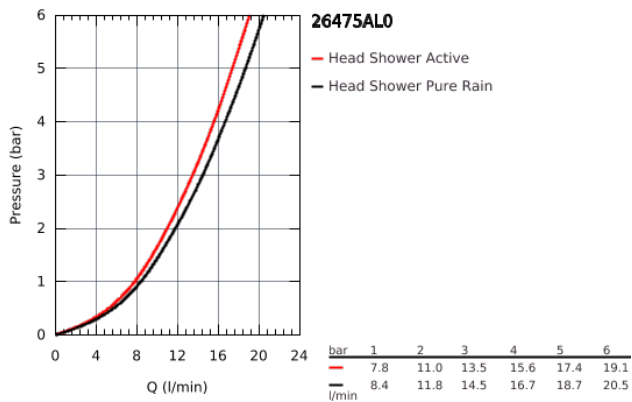

26 475 AL0 HEAD SHOWER SET 430 MM, 2 SPRAYS

PRODUCT DESCRIPTION

- Consisting of:
 - head shower Rainshower SmartActive 310
 - 2 spray patterns:
 - GROHE PureRain, ActiveRain
 - horizontal 430 mm shower arm
 - **GROHE DreamSpray** perfect spray pattern
 - **GROHE StarLight** finish
 - **SpeedClean** anti-limescale system
 - **Inner WaterGuide** for a longer life
- requires rough-in set 26 483 000 or 26 484 000 - to be ordered separately

26 475 AL0 HEAD SHOWER SET 430 MM, 2 SPRAYS