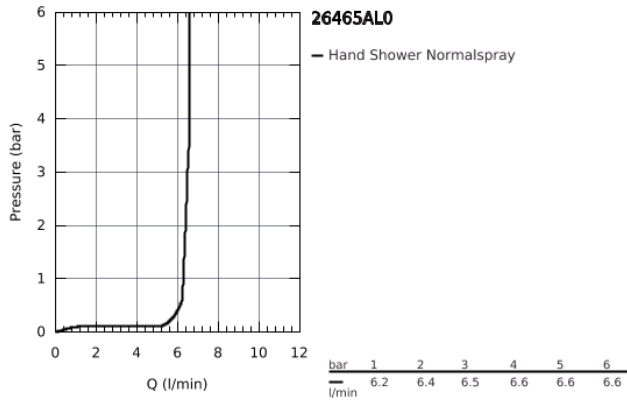

26 465 AL0 SENA HAND SHOWER 1 SPRAY

PRODUCT DESCRIPTION

- Normal spray
- material: metal
- GROHE EcoJoy 6.6 l/min flow limiter
- **GROHE DreamSpray** perfect spray pattern
- **GROHE StarLight** finish
- **SpeedClean** anti-limescale system
- **Inner WaterGuide** for a longer life
- Universal Mounting System. Fits all standard shower hoses

26 465 AL0 SENA HAND SHOWER 1 SPRAY

26 465 AL0 **SENA HAND SHOWER 1 SPRAY**

SPARE PARTS

1: Strainer (Order-nr. 0700200M)