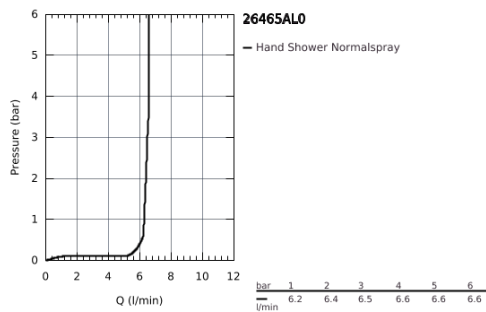

26 465 AL0 SENA HAND SHOWER 1 SPRAY

PRODUCT DESCRIPTION

- Normal spray
- material: metal
- GROHE EcoJoy 6.6 l/min flow limiter
- **GROHE DreamSpray** perfect spray pattern
- **GROHE StarLight** finish
- **SpeedClean** anti-limescale system
- **Inner WaterGuide** for a longer life
- Universal Mounting System. Fits all standard shower hoses

26 465 AL0 SENA HAND SHOWER 1 SPRAY

26 465 AL0 **SENA HAND SHOWER 1 SPRAY**

SPARE PARTS

1: Strainer (Order-nr. 0700200M)