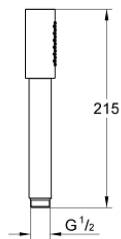

26 465 AL0 SENA HAND SHOWER 1 SPRAY

PRODUCT DESCRIPTION

- Normal spray
- material: metal
- GROHE EcoJoy 6.6 l/min flow limiter
- **GROHE DreamSpray** perfect spray pattern
- **GROHE StarLight** finish
- **SpeedClean** anti-limescale system
- **Inner WaterGuide** for a longer life
- Universal Mounting System. Fits all standard shower hoses

26 465 AL0 SENA HAND SHOWER 1 SPRAY

26 465 AL0 **SENA HAND SHOWER 1 SPRAY**

SPARE PARTS

1: Strainer (Order-nr. 0700200M)