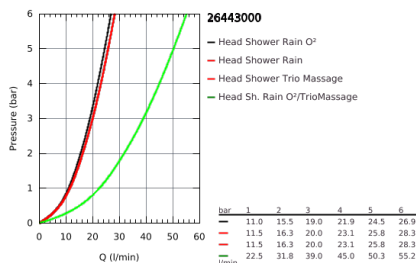

## 26 443 000 RAINSHOWER SMARTCONTROL COMBI SHOWER SYSTEM WITH THERMOSTAT, EXPOSED/CONCEALED

### PRODUCT DESCRIPTION

- Consisting of:
- exposed/concealed SmartControl thermostat
- allows change between:
- head shower Rainshower Duo 360 with horizontal 450 mm shower arm, spray plate chrome
- GROHE PureRain/GROHE Rain O2 spray\* and TrioMassage
- hand shower Power&Soul 115, spray plate white (27 671 LS0)
- hand shower wall holder (27 055)
- Silverflex shower hose 1.500 mm (28 364)
- **min. recommended pressure 1.5 bar**
- **GROHE DreamSpray** perfect spray pattern
- **GROHE StarLight** chrome finish
- **GROHE CoolTouch** prevents scalding on hot surfaces
- **GROHE TurboStat** compact cartridge with wax thermoelement
- **GROHE EcoJoy** technology for less water and perfect flow
- **GROHE SafeStop** safety button at 38°C
- **( calibration required )**
- **GROHE SafeStop Plus** optional temperature limiter at 43°C included
- 
- **GROHE SmartControl** push for ON-OFF, turn for volume adjustment from EcoJoy to full flow
- **GROHE EasyReach** shower tray
- **SpeedClean** anti-limescale system
- **Inner WaterGuide** for a longer life
- **Twistfree** preventing the hose from twisting
- requires rough-in set 26 264 001 and concealed unit 26 449 000 – all to be ordered separately
- 
- \* to be decided during initial installation; factory default setting: GROHE PureRain