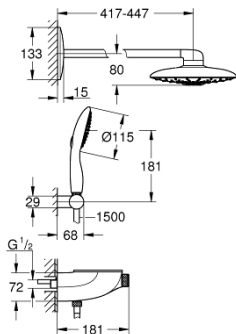

### PRODUCT DESCRIPTION

- Consisting of:
- exposed/concealed SmartControl thermostat
- allows change between:
- head shower Rainshower Duo 360 with horizontal 450 mm shower arm, spray plate chrome
- GROHE PureRain/GROHE Rain O2 spray\* and TrioMassage
- hand shower Power&Soul 115, spray plate white (27 671 LS0)
- hand shower wall holder (27 055)
- Silverflex shower hose 1.500 mm (28 364)
- **min. recommended pressure 1.5 bar**
- **GROHE DreamSpray** perfect spray pattern
- **GROHE StarLight** chrome finish
- **GROHE CoolTouch** prevents scalding on hot surfaces
- **GROHE TurboStat** compact cartridge with wax thermoelement
- **GROHE EcoJoy** technology for less water and perfect flow
- **GROHE SafeStop** safety button at 38°C
- **( calibration required )**
- **GROHE SafeStop Plus** optional temperature limiter at 43°C included
- 
- **GROHE SmartControl** push for ON-OFF, turn for volume adjustment from EcoJoy to full flow
- **GROHE EasyReach** shower tray
- **SpeedClean** anti-limescale system
- **Inner WaterGuide** for a longer life
- **Twistfree** preventing the hose from twisting
- requires rough-in set 26 264 001 and concealed unit 26 449 000 – all to be ordered separately
- 
- \* to be decided during initial installation; factory default setting: GROHE PureRain