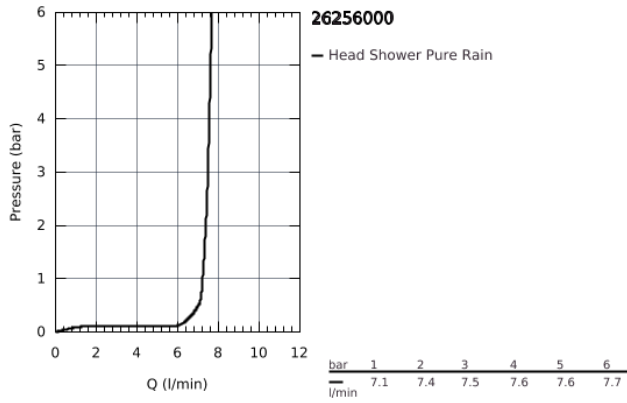

26 256 000 HEAD SHOWERS HEAD SHOWER SET CEILING 142 MM, 1 SPRAY

PRODUCT DESCRIPTION

- Consisting of:
- head shower Rainshower Cosmopolitan 400 (28 778 000)
- 1 spray pattern:
- Rain
- Rainshower shower arm ceiling 142 mm (28 724 000)
- **GROHE DreamSpray** perfect spray pattern
- **GROHE StarLight** chrome finish
- **SpeedClean** anti-limescale system
- **suitable for instantaneous heater**

26 256 000 HEAD SHOWERS HEAD SHOWER SET CEILING 142 MM, 1 SPRAY

26 256 000 **HEAD SHOWERS HEAD SHOWER SET CEILING 142 MM, 1 SPRAY**

SPARE PARTS

1: Inlet valve assembly (Order-nr. 45933000)

2: Escutcheon (Order-nr. 11741000)