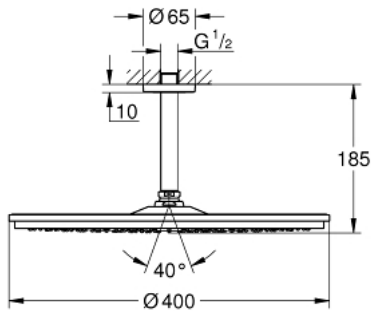

26 256 000 HEAD SHOWERS HEAD SHOWER SET CEILING 142 MM, 1 SPRAY

PRODUCT DESCRIPTION

- Consisting of:
- head shower Rainshower Cosmopolitan 400 (28 778 000)
- 1 spray pattern:
- Rain
- Rainshower shower arm ceiling 142 mm (28 724 000)
- **GROHE DreamSpray** perfect spray pattern
- **GROHE StarLight** chrome finish
- **SpeedClean** anti-limescale system
- **suitable for instantaneous heater**

26 256 000 HEAD SHOWERS HEAD SHOWER SET CEILING 142 MM, 1 SPRAY

26 256 000 **HEAD SHOWERS HEAD SHOWER SET CEILING 142 MM, 1 SPRAY**

SPARE PARTS

1: Inlet valve assembly (Order-nr. 45933000)

2: Escutcheon (Order-nr. 11741000)