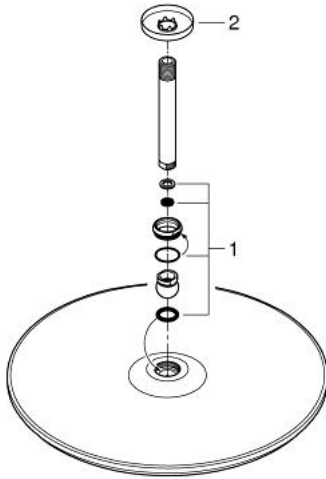

26 256 000 HEAD SHOWERS HEAD SHOWER SET CEILING 142 MM, 1 SPRAY

PRODUCT DESCRIPTION

- Consisting of:
- head shower Rainshower Cosmopolitan 400 (28 778 000)
- 1 spray pattern:
- Rain
- Rainshower shower arm ceiling 142 mm (28 724 000)
- **GROHE DreamSpray** perfect spray pattern
- **GROHE StarLight** chrome finish
- **SpeedClean** anti-limescale system
- **suitable for instantaneous heater**

26 256 000 HEAD SHOWERS HEAD SHOWER SET CEILING 142 MM, 1 SPRAY

26 256 000 **HEAD SHOWERS HEAD SHOWER SET CEILING 142 MM, 1 SPRAY**

SPARE PARTS

1: Inlet valve assembly (Order-nr. 45933000)

2: Escutcheon (Order-nr. 11741000)