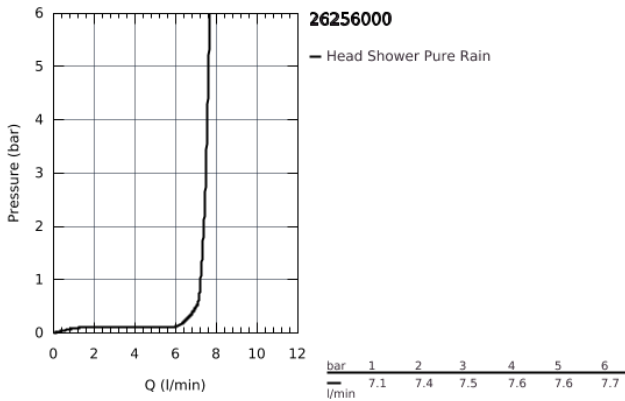

26 256 000 HEAD SHOWERS HEAD SHOWER SET CEILING 142 MM, 1 SPRAY

PRODUCT DESCRIPTION

- Consisting of:
- head shower Rainshower Cosmopolitan 400 (28 778 000)
- 1 spray pattern:
- Rain
- Rainshower shower arm ceiling 142 mm (28 724 000)
- **GROHE DreamSpray** perfect spray pattern
- **GROHE StarLight** chrome finish
- **SpeedClean** anti-limescale system
- **suitable for instantaneous heater**

26 256 000 HEAD SHOWERS HEAD SHOWER SET CEILING 142 MM, 1 SPRAY

26 256 000 **HEAD SHOWERS HEAD SHOWER SET CEILING 142 MM, 1 SPRAY**

SPARE PARTS

1: Inlet valve assembly (Order-nr. 45933000)

2: Escutcheon (Order-nr. 11741000)