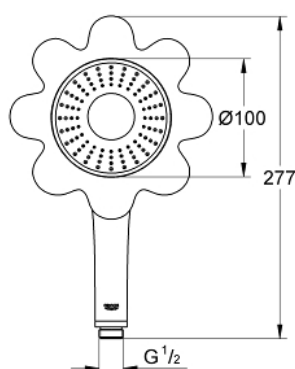

26 115 DP0 HAND SHOWER 1 SPRAY

PRODUCT DESCRIPTION

- Rain
- Ø 100 mm
- with white rubber flower
- Elbow adapter for the combination of handshowers with shower sets
- **GROHE EcoJoy** 9.5 l/min flow limiter
- **GROHE DreamSpray** perfect spray pattern
- **GROHE StarLight** chrome finish
- **SpeedClean** anti-limescale system
- **Inner WaterGuide** for a longer life

26 115 DP0 **HAND SHOWER 1 SPRAY**

SPARE PARTS

1: Strainer (Order-nr. 0700200M)