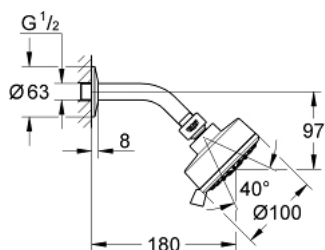

### PRODUCT DESCRIPTION

- GROHE Rain O2, Rain, Massage
- Ball joint +/- 15° rotatable
- shower arm with connection thread 1/2"
- escutcheon
- **GROHE DreamSpray** perfect spray pattern
- **GROHE StarLight** chrome finish
- **SpeedClean** anti-limescale system
- **Inner WaterGuide** for a longer life
- **suitable for instantaneous heater**
- min. recommended pressure 0.2 bar

### SPARE PARTS

1: Fibre seal dia. Ø 18,5 x Ø 12 x 2 (Order-nr. 0138900M)

2: Strainer (Order-nr. 48007000)