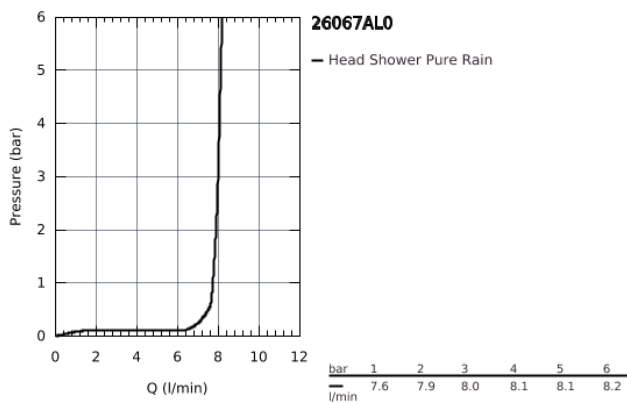

26 067 AL0 HEAD SHOWERS HEAD SHOWER SET CEILING 142 MM, 1 SPRAY

PRODUCT DESCRIPTION

- Consisting of:
- Head shower Rainshower Cosmopolitan 310 (27 478 000)
- material: metal
- 1 spray pattern:
- Rain
- Rainshower shower arm ceiling 142 mm (28 724 000)
- **GROHE EcoJoy** 9.5 l/min flow limiter
- **GROHE DreamSpray** perfect spray pattern
- **GROHE StarLight** finish
- **SpeedClean** anti-limescale system

26 067 AL0 HEAD SHOWERS HEAD SHOWER SET CEILING 142 MM, 1 SPRAY