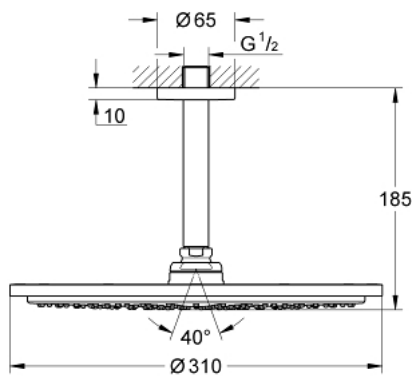

26 067 AL0 HEAD SHOWERS HEAD SHOWER SET CEILING 142 MM, 1 SPRAY

PRODUCT DESCRIPTION

- Consisting of:
- Head shower Rainshower Cosmopolitan 310 (27 478 000)
- material: metal
- 1 spray pattern:
- Rain
- Rainshower shower arm ceiling 142 mm (28 724 000)
- **GROHE EcoJoy** 9.5 l/min flow limiter
- **GROHE DreamSpray** perfect spray pattern
- **GROHE StarLight** finish
- **SpeedClean** anti-limescale system

26 067 AL0 HEAD SHOWERS HEAD SHOWER SET CEILING 142 MM, 1 SPRAY