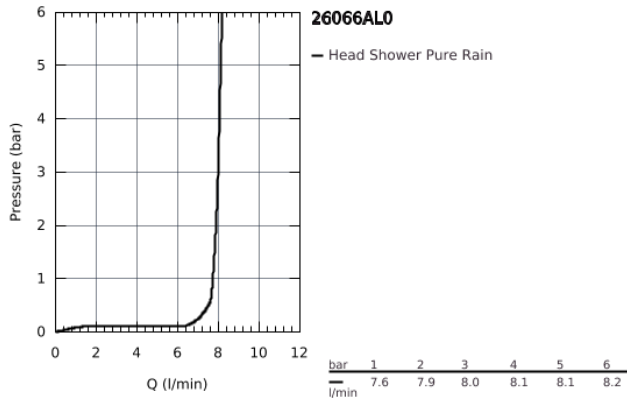

26 066 AL0 HEAD SHOWERS HEAD SHOWER SET 380 MM, 1 SPRAY