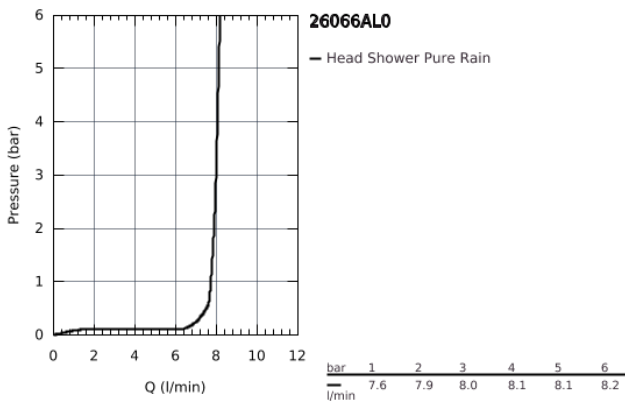

## 26 066 AL0 HEAD SHOWERS HEAD SHOWER SET 380 MM, 1 SPRAY

### PRODUCT DESCRIPTION

- Consisting of:
- Head shower Rainshower Cosmopolitan 310 (27 478 000)
- material: metal
- 1 spray pattern:
- Rain
- shower arm Rainshower 380 mm (28 361 000)
- **GROHE EcoJoy** 9.5 l/min flow limiter
- **GROHE DreamSpray** perfect spray pattern
- **GROHE StarLight** finish
- **SpeedClean** anti-limescale system