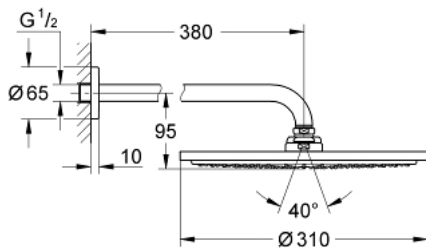

## 26 066 AL0 HEAD SHOWERS HEAD SHOWER SET 380 MM, 1 SPRAY

### PRODUCT DESCRIPTION

- Consisting of:
- Head shower Rainshower Cosmopolitan 310 (27 478 000)
- material: metal
- 1 spray pattern:
- Rain
- shower arm Rainshower 380 mm (28 361 000)
- **GROHE EcoJoy** 9.5 l/min flow limiter
- **GROHE DreamSpray** perfect spray pattern
- **GROHE StarLight** finish
- **SpeedClean** anti-limescale system

### SPARE PARTS

1: escutcheon (Order-nr. 11741AL0)

2: Inlet valve assembly (Order-nr. 48469000)