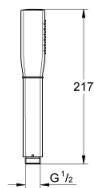

## 26 037 001 RAINSHOWER GRANDERA HAND SHOWER 1 SPRAY

### PRODUCT DESCRIPTION

- Rain spray pattern
- material: metal
- GROHE EcoJoy 6.6 l/min flow limiter
- **GROHE DreamSpray** perfect spray pattern
- **Inner WaterGuide** for a longer life
- **GROHE CoolTouch** prevents scalding on hot surfaces
- **GROHE StarLight** chrome finish
- **SpeedClean** anti-limescale system
- Universal Mounting System. Fits all standard shower hoses

26 037 001 **RAINSHOWER GRANDERA HAND SHOWER 1 SPRAY**

26 037 001 **RAINSHOWER GRANDERA HAND SHOWER 1 SPRAY**

**SPARE PARTS**

1: Strainer (Order-nr. 0700200M)