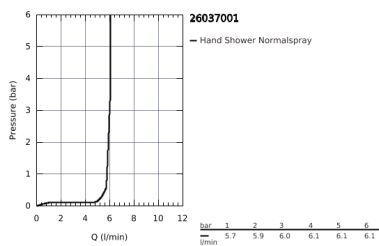

## 26 037 001 RAINSHOWER GRANDERA HAND SHOWER 1 SPRAY

### PRODUCT DESCRIPTION

- Rain spray pattern
- material: metal
- GROHE EcoJoy 6.6 l/min flow limiter
- **GROHE DreamSpray** perfect spray pattern
- **Inner WaterGuide** for a longer life
- **GROHE CoolTouch** prevents scalding on hot surfaces
- **GROHE StarLight** chrome finish
- **SpeedClean** anti-limescale system
- Universal Mounting System. Fits all standard shower hoses