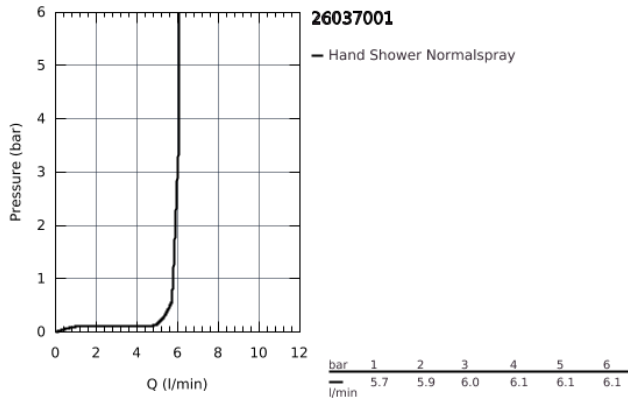

26 037 001 **RAINSHOWER GRANDERA HAND SHOWER 1 SPRAY**