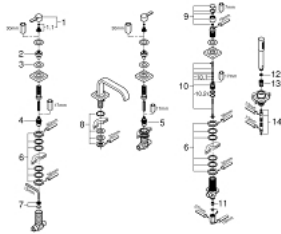

## 25 097 000 ALLURE 5-HOLE BATH/SHOWER COMBINATION

### PRODUCT DESCRIPTION

- with lever handle
- ceramic headparts 1/2", 90°
- **GROHE StarLight** chrome finish
- bath spout 8 1/4" without diverter
- hand shower (28 034 000)
- metal shower hose 2000 mm
- an adapter is needed locally

### SPARE PARTS

- 1: Handle (Order-nr. 48043000)
- 1.1: Replacement handle connection kit (Order-nr. 45186000)
- 2: Extension (Order-nr. 48050000)
- 3: Sealing washer (Order-nr. 48046000)
- 4: Ceramic headpart 3/4", 180° (Order-nr. 45888000)
- 5: Ceramic headpart 3/4", 180° (Order-nr. 45887000)
- 6: Repl.kit f.shank fastening 3/4" (Order-nr. 45444000)
- 7: renewable seat set 3/4" (Order-nr. 45345000)
- 8: Repl.kit f.shank fastening 3/4" (Order-nr. 45163000)
- 9: Diverter knob (Order-nr. 46585000)
- 10: Diverter (Order-nr. 45443000)
- 10.1: O-Ring Ø6 x Ø2 (Order-nr. 0128300M)
- 10.2: O-Ring (Order-nr. 0120500M)
- 11: Non-return valve (Order-nr. 08565000)
- 12: Strainer (Order-nr. 0700200M)
- 13: connector 8 x 15 mm (Order-nr. 08864000)
- 14: Metal hose (Order-nr. 28146000)