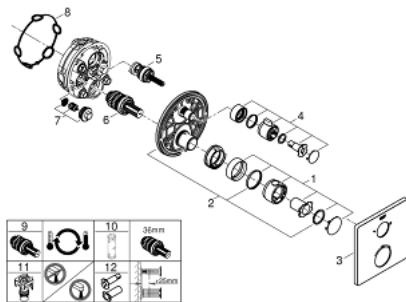

24 079 000 THERMOSTATIC SHOWER MIXER FOR 2 OUTLETS WITH INTEGRATED SHUT OFF/DIVERTER VALVE

PRODUCT DESCRIPTION

- set for final installation for
 - GROHE Rapido SmartBox 35 600/35 604
- **GROHE TurboStat** compact cartridge with wax thermoelement
- **GROHE StarLight** chrome finish
- wall escutcheon with **GROHE FastFixation** (covered escutcheon- and shaft sealing, covered fixing)
- metal escutcheon, retroactively 6° adjustable
- printed head and hand shower symbol
- **GROHE SafeStop** safety button at 38°C (calibration required)
- **GROHE SafeStop Plus** optional temperature limiter at 43°C or 46°C included
- GROHE AquaDimmer, integrated shut off/diverter valve
- flow performance:
 - outlet B = 27 l/min
 - outlet C = 30 l/min
- **without roughing-in-set**

24 079 000 THERMOSTATIC SHOWER MIXER FOR 2 OUTLETS WITH INTEGRATED SHUT OFF/DIVERTER VALVE

24 079 000 THERMOSTATIC SHOWER MIXER FOR 2 OUTLETS WITH INTEGRATED SHUT OFF/DIVERTER VALVE

SPARE PARTS

- 1: Temperature control handle (Order-nr. 49082000)
- 2: Mounting plate (Order-nr. 49080000)
- 3: Escutcheon (Order-nr. 49078000)
- 4: Handle for shut-off valve (Order-nr. 49081000)
- 5: Aquadimmer (Order-nr. 49084000)
- 6: Thermostatic compact cartridge 3/4" (Order-nr. 49028000)
- 7: Non-return valve (Order-nr. 49085000)
- 8: Sealing washer (Order-nr. 48360000)
- 9: GROHE TurboStat cartridge 3/4" (Order-nr. 49003000)*
- 10: Socket Spanner (Order-nr. 49059000)*
- 11: Service stops (Order-nr. 1405300M)*
- 12: Universal extension set 2-handle thermostats, 25 mm (Order-nr. 14058000)