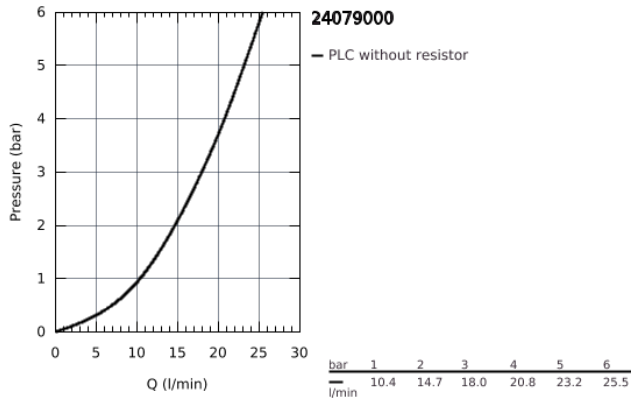

24 079 000 THERMOSTATIC SHOWER MIXER FOR 2 OUTLETS WITH INTEGRATED SHUT OFF/DIVERTER VALVE

PRODUCT DESCRIPTION

- set for final installation for
 - GROHE Rapido SmartBox 35 600/35 604
- **GROHE TurboStat** compact cartridge with wax thermoelement
- **GROHE StarLight** chrome finish
- wall escutcheon with **GROHE FastFixation** (covered escutcheon- and shaft sealing, covered fixing)
- metal escutcheon, retroactively 6° adjustable
- printed head and hand shower symbol
- **GROHE SafeStop** safety button at 38°C (calibration required)
- **GROHE SafeStop Plus** optional temperature limiter at 43°C or 46°C included
- GROHE AquaDimmer, integrated shut off/diverter valve
- flow performance:
 - outlet B = 27 l/min
 - outlet C = 30 l/min
- **without roughing-in-set**

24 079 000 THERMOSTATIC SHOWER MIXER FOR 2 OUTLETS WITH INTEGRATED SHUT OFF/DIVERTER VALVE

24 079 000 THERMOSTATIC SHOWER MIXER FOR 2 OUTLETS WITH INTEGRATED SHUT OFF/DIVERTER VALVE

SPARE PARTS

- 1: Temperature control handle (Order-nr. 49082000)
- 2: Mounting plate (Order-nr. 49080000)
- 3: Escutcheon (Order-nr. 49078000)
- 4: Handle for shut-off valve (Order-nr. 49081000)
- 5: Aquadimmer (Order-nr. 49084000)
- 6: Thermostatic compact cartridge 3/4" (Order-nr. 49028000)
- 7: Non-return valve (Order-nr. 49085000)
- 8: Sealing washer (Order-nr. 48360000)
- 9: GROHE TurboStat cartridge 3/4" (Order-nr. 49003000)*
- 10: Socket Spanner (Order-nr. 49059000)*
- 11: Service stops (Order-nr. 1405300M)*
- 12: Universal extension set 2-handle thermostats, 25 mm (Order-nr. 14058000)