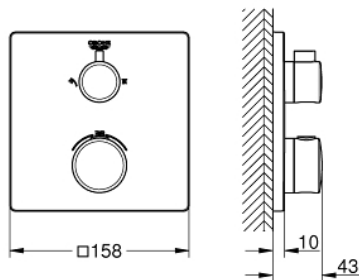

24 079 000 THERMOSTATIC SHOWER MIXER FOR 2 OUTLETS WITH INTEGRATED SHUT OFF/DIVERTER VALVE

PRODUCT DESCRIPTION

- set for final installation for
 - GROHE Rapido SmartBox 35 600/35 604
- **GROHE TurboStat** compact cartridge with wax thermoelement
- **GROHE StarLight** chrome finish
- wall escutcheon with **GROHE FastFixation** (covered escutcheon- and shaft sealing, covered fixing)
- metal escutcheon, retroactively 6° adjustable
- printed head and hand shower symbol
- **GROHE SafeStop** safety button at 38°C (calibration required)
- **GROHE SafeStop Plus** optional temperature limiter at 43°C or 46°C included
- GROHE AquaDimmer, integrated shut off/diverter valve
- flow performance:
 - outlet B = 27 l/min
 - outlet C = 30 l/min
- **without roughing-in-set**

24 079 000 THERMOSTATIC SHOWER MIXER FOR 2 OUTLETS WITH INTEGRATED SHUT OFF/DIVERTER VALVE

24 079 000 THERMOSTATIC SHOWER MIXER FOR 2 OUTLETS WITH INTEGRATED SHUT OFF/DIVERTER VALVE

SPARE PARTS

- 1: Temperature control handle (Order-nr. 49082000)
- 2: Mounting plate (Order-nr. 49080000)
- 3: Escutcheon (Order-nr. 49078000)
- 4: Handle for shut-off valve (Order-nr. 49081000)
- 5: Aquadimmer (Order-nr. 49084000)
- 6: Thermostatic compact cartridge 3/4" (Order-nr. 49028000)
- 7: Non-return valve (Order-nr. 49085000)
- 8: Sealing washer (Order-nr. 48360000)
- 9: GROHE TurboStat cartridge 3/4" (Order-nr. 49003000)*
- 10: Socket Spanner (Order-nr. 49059000)*
- 11: Service stops (Order-nr. 1405300M)*
- 12: Universal extension set 2-handle thermostats, 25 mm (Order-nr. 14058000)