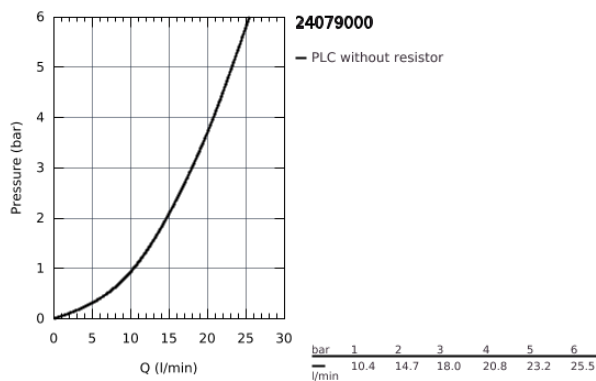

24 079 000 THERMOSTATIC SHOWER MIXER FOR 2 OUTLETS WITH INTEGRATED SHUT OFF/DIVERTER VALVE

PRODUCT DESCRIPTION

- set for final installation for
 - GROHE Rapido SmartBox 35 600/35 604
- **GROHE TurboStat** compact cartridge with wax thermoelement
- **GROHE StarLight** chrome finish
- wall escutcheon with **GROHE FastFixation** (covered escutcheon- and shaft sealing, covered fixing)
- metal escutcheon, retroactively 6° adjustable
- printed head and hand shower symbol
- **GROHE SafeStop** safety button at 38°C (calibration required)
- **GROHE SafeStop Plus** optional temperature limiter at 43°C or 46°C included
- GROHE AquaDimmer, integrated shut off/diverter valve
- flow performance:
 - outlet B = 27 l/min
 - outlet C = 30 l/min
- **without roughing-in-set**

24 079 000 THERMOSTATIC SHOWER MIXER FOR 2 OUTLETS WITH INTEGRATED SHUT OFF/DIVERTER VALVE

24 079 000 THERMOSTATIC SHOWER MIXER FOR 2 OUTLETS WITH INTEGRATED SHUT OFF/DIVERTER VALVE

SPARE PARTS

- 1: Temperature control handle (Order-nr. 49082000)
- 2: Mounting plate (Order-nr. 49080000)
- 3: Escutcheon (Order-nr. 49078000)
- 4: Handle for shut-off valve (Order-nr. 49081000)
- 5: Aquadimmer (Order-nr. 49084000)
- 6: Thermostatic compact cartridge 3/4" (Order-nr. 49028000)
- 7: Non-return valve (Order-nr. 49085000)
- 8: Sealing washer (Order-nr. 48360000)
- 9: GROHE TurboStat cartridge 3/4" (Order-nr. 49003000)*
- 10: Socket Spanner (Order-nr. 49059000)*
- 11: Service stops (Order-nr. 1405300M)*
- 12: Universal extension set 2-handle thermostats, 25 mm (Order-nr. 14058000)