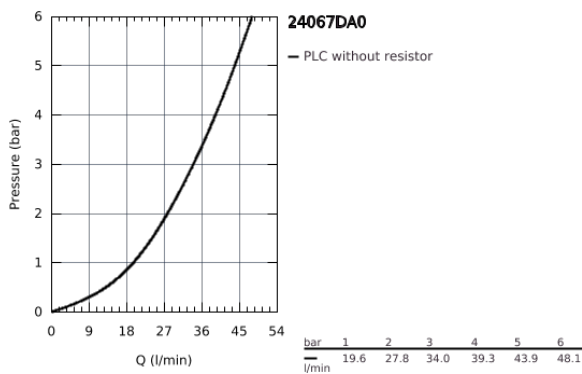

24 067 DA0 GRANDERA SINGLE-LEVER SHOWER MIXER TRIM

PRODUCT DESCRIPTION

- set for final installation for
- GROHE Rapido SmartBox 35 600/35 604
- **GROHE SilkMove** 46 mm ceramic cartridge
- **GROHE StarLight** finish
- wall escutcheon with **GROHE FastFixation**
(covered escutcheon- and shaft sealing, covered fixing)
- metal escutcheon, retroactively 6° adjustable
- metal lever
- flow performance:
outlet B or C = 30 l/min
- **without roughing-in-set**

24 067 DA0 GRANDERA SINGLE-LEVER SHOWER MIXER TRIM