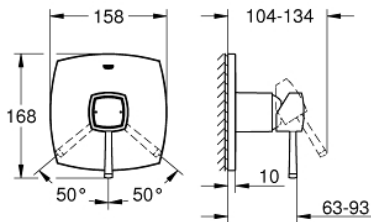

24 067 DA0 GRANDERA SINGLE-LEVER SHOWER MIXER TRIM

PRODUCT DESCRIPTION

- set for final installation for
- GROHE Rapido SmartBox 35 600/35 604
- **GROHE SilkMove** 46 mm ceramic cartridge
- **GROHE StarLight** finish
- wall escutcheon with **GROHE FastFixation**
(covered escutcheon- and shaft sealing, covered fixing)
- metal escutcheon, retroactively 6° adjustable
- metal lever
- flow performance:
outlet B or C = 30 l/min
- **without roughing-in-set**

24 067 DA0 GRANDERA SINGLE-LEVER SHOWER MIXER TRIM