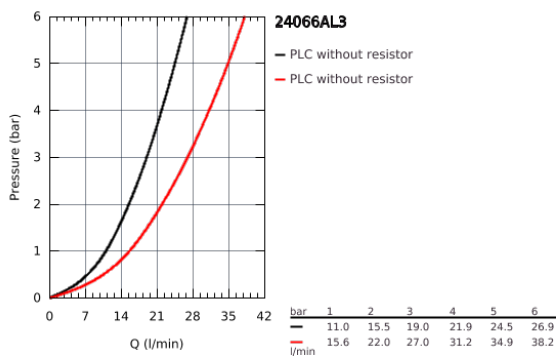

24 066 AL3 GROHE ATRIO SINGLE-LEVER MIXER WITH 2-WAY DIVERTER

PRODUCT DESCRIPTION

- set for final installation for
 - GROHE Rapido SmartBox 35 600/35 604
- **GROHE SilkMove** 46 mm ceramic cartridge
- **GROHE StarLight** finish
- wall escutcheon with **GROHE FastFixation**
(covered escutcheon- and shaft sealing, covered fixing)
- metal escutcheon, retroactively 6° adjustable
- metal lever
- automatic 2-way diverter
- flow performance:
outlet B = 27 l/min, outlet C = 27 l/min
- **without roughing-in-set**

24 066 AL3 GROHE ATRIO SINGLE-LEVER MIXER WITH 2-WAY DIVERTER

SPARE PARTS

- 1: Lever (Order-nr. 48443AL0)
 - 2: Escutcheon (Order-nr. 48429AL0)
 - 3: Mounting plate (Order-nr. 48440000)
 - 4: Shield for cross handle (Order-nr. 02693AL0)
 - 5: Diverter (Order-nr. 48442AL0)
 - 6: Cartridge (Order-nr. 46048000)
 - 7: Non-return valve (Order-nr. 49085000)
 - 8: Sealing washer (Order-nr. 48360000)
 - 9: Temperature limiter (Order-nr. 46308000)*
 - 10: Backflow protection combination (DIN-EN1717) (Order-nr. 14055000)*
 - 11: Universal extension set single-lever mixers, 25 mm (Order-nr. 14056000)*
 - 12: Diverter (Order-nr. 48444AL0)*
 - 13: Universal extension set single-lever mixers, 50 mm (Order-nr. 14057000)*
 - 14: Diverter (Order-nr. 48445AL0)*
- * Optional accessories