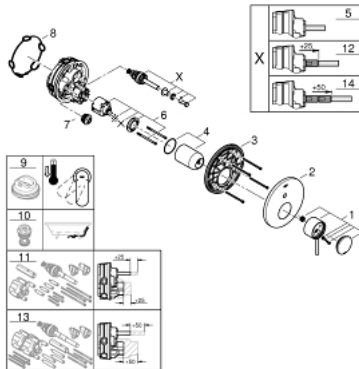

24 066 AL3 GROHE ATRIO SINGLE-LEVER MIXER WITH 2-WAY DIVERTER

PRODUCT DESCRIPTION

- set for final installation for
 - GROHE Rapido SmartBox 35 600/35 604
- **GROHE SilkMove** 46 mm ceramic cartridge
- **GROHE StarLight** finish
- wall escutcheon with **GROHE FastFixation**
(covered escutcheon- and shaft sealing, covered fixing)
- metal escutcheon, retroactively 6° adjustable
- metal lever
- automatic 2-way diverter
- flow performance:
outlet B = 27 l/min, outlet C = 27 l/min
- **without roughing-in-set**

24 066 AL3 GROHE ATRIO SINGLE-LEVER MIXER WITH 2-WAY DIVERTER

SPARE PARTS

- 1: Lever (Order-nr. 48443AL0)
 - 2: Escutcheon (Order-nr. 48429AL0)
 - 3: Mounting plate (Order-nr. 48440000)
 - 4: Shield for cross handle (Order-nr. 02693AL0)
 - 5: Diverter (Order-nr. 48442AL0)
 - 6: Cartridge (Order-nr. 46048000)
 - 7: Non-return valve (Order-nr. 49085000)
 - 8: Sealing washer (Order-nr. 48360000)
 - 9: Temperature limiter (Order-nr. 46308000)*
 - 10: Backflow protection combination (DIN-EN1717) (Order-nr. 14055000)*
 - 11: Universal extension set single-lever mixers, 25 mm (Order-nr. 14056000)*
 - 12: Diverter (Order-nr. 48444AL0)*
 - 13: Universal extension set single-lever mixers, 50 mm (Order-nr. 14057000)*
 - 14: Diverter (Order-nr. 48445AL0)*
- * Optional accessories