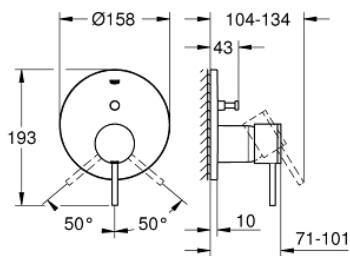

24 066 AL3 GROHE ATRIO SINGLE-LEVER MIXER WITH 2-WAY DIVERTER

PRODUCT DESCRIPTION

- set for final installation for
 - GROHE Rapido SmartBox 35 600/35 604
- **GROHE SilkMove** 46 mm ceramic cartridge
- **GROHE StarLight** finish
- wall escutcheon with **GROHE FastFixation**
(covered escutcheon- and shaft sealing, covered fixing)
- metal escutcheon, retroactively 6° adjustable
- metal lever
- automatic 2-way diverter
- flow performance:
outlet B = 27 l/min, outlet C = 27 l/min
- **without roughing-in-set**

24 066 AL3 GROHE ATRIO SINGLE-LEVER MIXER WITH 2-WAY DIVERTER

SPARE PARTS

- 1: Lever (Order-nr. 48443AL0)
 - 2: Escutcheon (Order-nr. 48429AL0)
 - 3: Mounting plate (Order-nr. 48440000)
 - 4: Shield for cross handle (Order-nr. 02693AL0)
 - 5: Diverter (Order-nr. 48442AL0)
 - 6: Cartridge (Order-nr. 46048000)
 - 7: Non-return valve (Order-nr. 49085000)
 - 8: Sealing washer (Order-nr. 48360000)
 - 9: Temperature limiter (Order-nr. 46308000)*
 - 10: Backflow protection combination (DIN-EN1717) (Order-nr. 14055000)*
 - 11: Universal extension set single-lever mixers, 25 mm (Order-nr. 14056000)*
 - 12: Diverter (Order-nr. 48444AL0)*
 - 13: Universal extension set single-lever mixers, 50 mm (Order-nr. 14057000)*
 - 14: Diverter (Order-nr. 48445AL0)*
- * Optional accessories