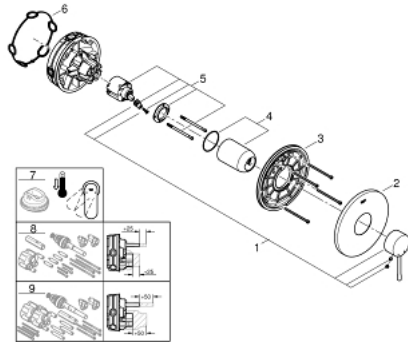

24 057 AL1 ESSENCE SINGLE-LEVER SHOWER MIXER TRIM

PRODUCT DESCRIPTION

- set for final installation for
- GROHE Rapido SmartBox 35 600/35 604
- **GROHE SilkMove** 46 mm ceramic cartridge
- **GROHE StarLight** finish
- wall escutcheon with **GROHE FastFixation**
(covered escutcheon- and shaft sealing, covered fixing)
- metal escutcheon, retroactively 6° adjustable
- metal lever
- flow performance:
outlet B or C = 30 l/min
- **without roughing-in-set**

24 057 AL1 ESSENCE SINGLE-LEVER SHOWER MIXER TRIM

SPARE PARTS

- 1: Lever (Order-nr. 46915AL0)
 - 2: Escutcheon (Order-nr. 48428AL0)
 - 3: Mounting plate (Order-nr. 48439000)
 - 4: Shield for cross handle (Order-nr. 02693AL0)
 - 5: Cartridge (Order-nr. 46048000)
 - 6: Sealing washer (Order-nr. 48360000)
 - 7: Temperature limiter (Order-nr. 46308000)*
 - 8: Universal extension set single-lever mixers, 25 mm (Order-nr. 14056000)*
 - 9: Universal extension set single-lever mixers, 50 mm (Order-nr. 14057000)*
- * Optional accessories