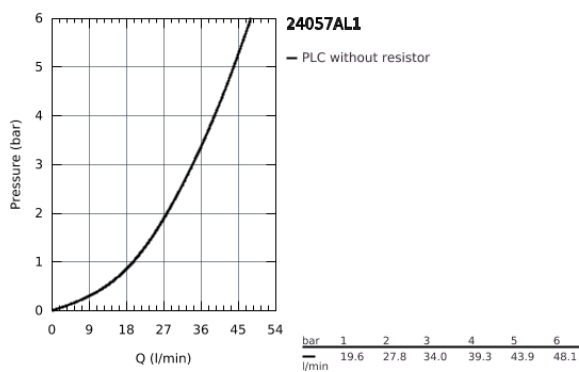

24 057 AL1 ESSENCE SINGLE-LEVER SHOWER MIXER TRIM

PRODUCT DESCRIPTION

- set for final installation for
- GROHE Rapido SmartBox 35 600/35 604
- **GROHE SilkMove** 46 mm ceramic cartridge
- **GROHE StarLight** finish
- wall escutcheon with **GROHE FastFixation**
(covered escutcheon- and shaft sealing, covered fixing)
- metal escutcheon, retroactively 6° adjustable
- metal lever
- flow performance:
outlet B or C = 30 l/min
- **without roughing-in-set**

24 057 AL1 ESSENCE SINGLE-LEVER SHOWER MIXER TRIM

SPARE PARTS

- 1: Lever (Order-nr. 46915AL0)
 - 2: Escutcheon (Order-nr. 48428AL0)
 - 3: Mounting plate (Order-nr. 48439000)
 - 4: Shield for cross handle (Order-nr. 02693AL0)
 - 5: Cartridge (Order-nr. 46048000)
 - 6: Sealing washer (Order-nr. 48360000)
 - 7: Temperature limiter (Order-nr. 46308000)*
 - 8: Universal extension set single-lever mixers, 25 mm (Order-nr. 14056000)*
 - 9: Universal extension set single-lever mixers, 50 mm (Order-nr. 14057000)*
- * Optional accessories