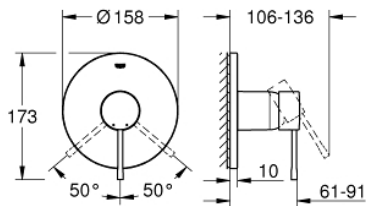

24 057 AL1 ESSENCE SINGLE-LEVER SHOWER MIXER TRIM

PRODUCT DESCRIPTION

- set for final installation for
- GROHE Rapido SmartBox 35 600/35 604
- **GROHE SilkMove** 46 mm ceramic cartridge
- **GROHE StarLight** finish
- wall escutcheon with **GROHE FastFixation**
(covered escutcheon- and shaft sealing, covered fixing)
- metal escutcheon, retroactively 6° adjustable
- metal lever
- flow performance:
outlet B or C = 30 l/min
- **without roughing-in-set**

24 057 AL1 ESSENCE SINGLE-LEVER SHOWER MIXER TRIM

SPARE PARTS

- 1: Lever (Order-nr. 46915AL0)
 - 2: Escutcheon (Order-nr. 48428AL0)
 - 3: Mounting plate (Order-nr. 48439000)
 - 4: Shield for cross handle (Order-nr. 02693AL0)
 - 5: Cartridge (Order-nr. 46048000)
 - 6: Sealing washer (Order-nr. 48360000)
 - 7: Temperature limiter (Order-nr. 46308000)*
 - 8: Universal extension set single-lever mixers, 25 mm (Order-nr. 14056000)*
 - 9: Universal extension set single-lever mixers, 50 mm (Order-nr. 14057000)*
- * Optional accessories