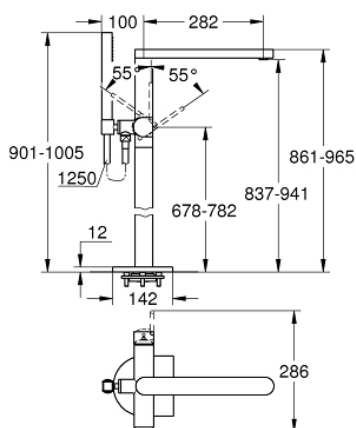

## 23 846 AL3 SINGLE-LEVER BATH MIXER 1/2", FLOOR MOUNTED

### PRODUCT DESCRIPTION

- set for final installation for
- 45 984 001
- **without roughing-in-set**
- **GROHE SilkMove** 35 mm ceramic cartridge
- with temperature limiter
- **GROHE StarLight** finish
- automatic diverter: bath/shower
- spout with laminar mousseur
- projection 282 mm
- integrated non-return valve in the shower outlet 1/2"
- with shower holder
- hand shower Euphoria Cube 6.6 l/min
- Silverflex shower hose 1250 mm (28 362)
- protected against backflow
- min. recommended pressure 0.2 bar

### SPARE PARTS

- 1: Lever (Order-nr. 48450AL0)
- 2: Cartridge (Order-nr. 46374000)
- 3: Diverter (Order-nr. 48451AL0)
- 4: Flow restrictor (Order-nr. 48009000)
- 5: Non-return valve (Order-nr. 08565000)
- 6: Strainer (Order-nr. 0700200M)
- 7: Socket Spanner (Order-nr. 19332000)\*