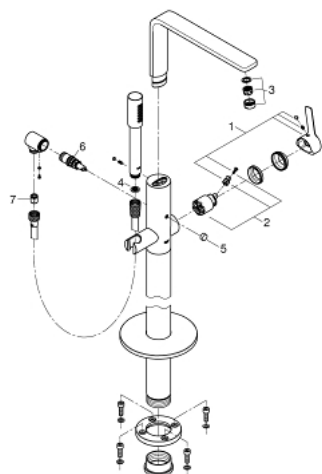

## 23 792 AL1 LINEARE SINGLE-LEVER BATH MIXER 1/2", FLOOR MOUNTED

### PRODUCT DESCRIPTION

- set for final installation for
- 45 984 001
- **without roughing-in-set**
- **GROHE SilkMove** 35 mm ceramic cartridge
- with temperature limiter
- **GROHE StarLight** finish
- automatic diverter: bath/shower
- swivel spout with mousseur and stop limiter
- projection 271 mm
- integrated non-return valve in the shower outlet 1/2"
- with shower holder
- hand shower Sena Stick (26 465)
- Silverflex shower hose 1250 mm (28 362)
- protected against backflow

### SPARE PARTS

- 1: Lever (Order-nr. 46983AL0)
- 2: Cartridge (Order-nr. 46374000)
- 3: Flow restrictor (Order-nr. 13941AL0)
- 4: Strainer (Order-nr. 0700200M)
- 5: Diverter knob (Order-nr. 64989AL0)
- 6: Diverter (Order-nr. 65655AL0)
- 7: Non-return valve (Order-nr. 08565000)