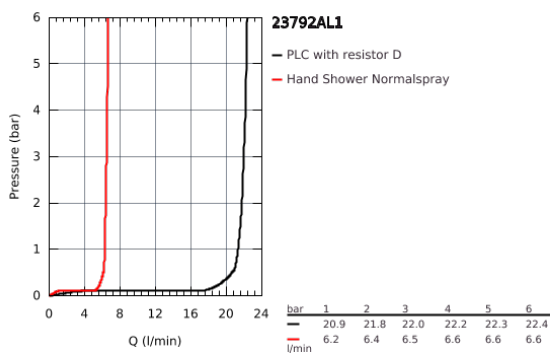

## 23 792 AL1 LINEARE SINGLE-LEVER BATH MIXER 1/2", FLOOR MOUNTED

### PRODUCT DESCRIPTION

- set for final installation for
- 45 984 001
- **without roughing-in-set**
- **GROHE SilkMove** 35 mm ceramic cartridge
- with temperature limiter
- **GROHE StarLight** finish
- automatic diverter: bath/shower
- swivel spout with mousseur and stop limiter
- projection 271 mm
- integrated non-return valve in the shower outlet 1/2"
- with shower holder
- hand shower Sena Stick (26 465)
- Silverflex shower hose 1250 mm (28 362)
- protected against backflow