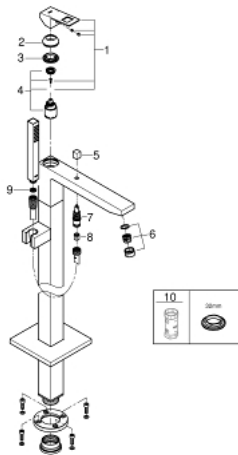

23 672 AL1 EUROCUBE SINGLE-LEVER BATH MIXER 1/2", FLOOR MOUNTED

PRODUCT DESCRIPTION

- set for final installation for
- 45 984 001
- 29 038 001
- 29 086 000
- **without roughing-in-set**
- **GROHE SilkMove** 35 mm ceramic cartridge
- with temperature limiter
- **GROHE StarLight** finish
- automatic diverter: bath/shower
- spout with mousseur
- Euphoria Cube+ Stick hand shower 6.6 l/min (26 467)
- Silverflex shower hose 1250 mm (28 362)
- projection 298 mm
- integrated non-return valve
in the shower outlet 1/2"
- protected against backflow
- with shower holder

23 672 AL1 EUROCUBE SINGLE-LEVER BATH MIXER 1/2", FLOOR MOUNTED

SPARE PARTS

- 1: Lever (Order-nr. 46782AL0)
 - 2: Shield for cross handle (Order-nr. 46492AL0)
 - 3: Screw coupling (Order-nr. 46460000)
 - 4: Cartridge (Order-nr. 46374000)
 - 5: Diverter knob (Order-nr. 48128AL0)
 - 6: Strainer jet regulator
Sistra M24x1 (Order-nr. 13907AL0)
 - 7: Diverter (Order-nr. 65655AL0)
 - 8: Non-return valve (Order-nr. 08565000)
 - 9: Strainer (Order-nr. 0700200M)
 - 10: Socket Spanner (Order-nr. 19332000)*
- * Optional accessories