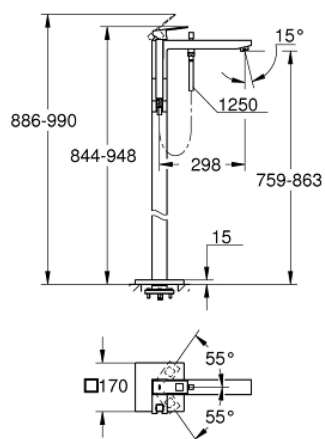

23 672 AL1 EUROCUBE SINGLE-LEVER BATH MIXER 1/2", FLOOR MOUNTED

PRODUCT DESCRIPTION

- set for final installation for
- 45 984 001
- 29 038 001
- 29 086 000
- **without roughing-in-set**
- **GROHE SilkMove** 35 mm ceramic cartridge
- with temperature limiter
- **GROHE StarLight** finish
- automatic diverter: bath/shower
- spout with mousseur
- Euphoria Cube+ Stick hand shower 6.6 l/min (26 467)
- Silverflex shower hose 1250 mm (28 362)
- projection 298 mm
- integrated non-return valve
in the shower outlet 1/2"
- protected against backflow
- with shower holder

23 672 AL1 EUROCUBE SINGLE-LEVER BATH MIXER 1/2", FLOOR MOUNTED

SPARE PARTS

- 1: Lever (Order-nr. 46782AL0)
 - 2: Shield for cross handle (Order-nr. 46492AL0)
 - 3: Screw coupling (Order-nr. 46460000)
 - 4: Cartridge (Order-nr. 46374000)
 - 5: Diverter knob (Order-nr. 48128AL0)
 - 6: Strainer jet regulator
Sistra M24x1 (Order-nr. 13907AL0)
 - 7: Diverter (Order-nr. 65655AL0)
 - 8: Non-return valve (Order-nr. 08565000)
 - 9: Strainer (Order-nr. 0700200M)
 - 10: Socket Spanner (Order-nr. 19332000)*
- * Optional accessories