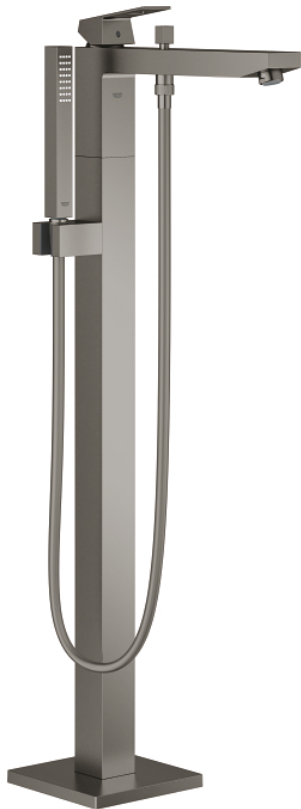

23 672 AL1 EUROCUBE SINGLE-LEVER BATH MIXER 1/2", FLOOR MOUNTED

PRODUCT DESCRIPTION

- set for final installation for
- 45 984 001
- 29 038 001
- 29 086 000
- **without roughing-in-set**
- **GROHE SilkMove** 35 mm ceramic cartridge
- with temperature limiter
- **GROHE StarLight** finish
- automatic diverter: bath/shower
- spout with mousseur
- Euphoria Cube+ Stick hand shower 6.6 l/min (26 467)
- Silverflex shower hose 1250 mm (28 362)
- projection 298 mm
- integrated non-return valve
in the shower outlet 1/2"
- protected against backflow
- with shower holder

23 672 AL1 EUROCUBE SINGLE-LEVER BATH MIXER 1/2", FLOOR MOUNTED

SPARE PARTS

- 1: Lever (Order-nr. 46782AL0)
 - 2: Shield for cross handle (Order-nr. 46492AL0)
 - 3: Screw coupling (Order-nr. 46460000)
 - 4: Cartridge (Order-nr. 46374000)
 - 5: Diverter knob (Order-nr. 48128AL0)
 - 6: Strainer jet regulator
Sistra M24x1 (Order-nr. 13907AL0)
 - 7: Diverter (Order-nr. 65655AL0)
 - 8: Non-return valve (Order-nr. 08565000)
 - 9: Strainer (Order-nr. 0700200M)
 - 10: Socket Spanner (Order-nr. 19332000)*
- * Optional accessories