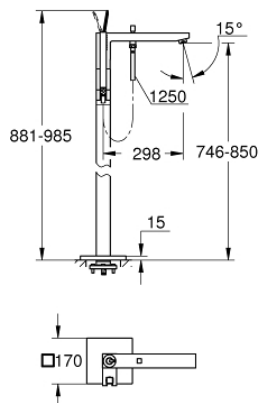

23 667 001 EUROCUBE JOY SINGLE-LEVER BATH MIXER 1/2", FLOOR MOUNTED

PRODUCT DESCRIPTION

- set for final installation for
- 45 984 001
- **without roughing-in-set**
- GROHE FeatherControl Joystick cartridge
- **GROHE StarLight** finish
- automatic diverter: bath/shower
- spout with mousseur
- hand shower Euphoria Cube+ 6.6 l/min
- Silverflex shower hose 1250 mm (28 362)
- projection 298 mm
- integrated non-return valve
in the shower outlet 1/2"
- with shower holder
- protected against backflow

23 667 001 EUROCUBE JOY SINGLE-LEVER BATH MIXER 1/2", FLOOR MOUNTED

SPARE PARTS

- 1: Lever (Order-nr. 46946000)
- 2: Cartridge (Order-nr. 46907000)
- 3: Strainer jet regulator
Sistra M24x1 (Order-nr. 13907000)
- 4: Diverter knob (Order-nr. 48128000)
- 5: Diverter (Order-nr. 65655000)
- 6: Non-return valve (Order-nr. 08565000)
- 7: Strainer (Order-nr. 0700200M)