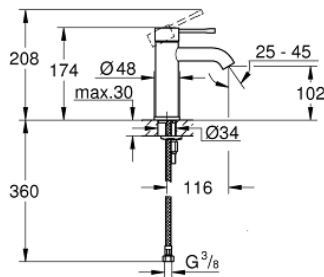

23 590 EN1 **ESSENCE BASIN MIXER 1/2"**
S-SIZE

PRODUCT DESCRIPTION

- monobloc installation
- metal lever
- 28 mm ceramic cartridge
with **GROHE SilkMove**
- with temperature limiter
- **GROHE StarLight** finish
- **GROHE EcoJoy** mousseur 5.7 l/min
- **GROHE AquaGuide** adjustable mousseur
- **GROHE FastFixation Plus** installation system
- smooth body
- flexible connection hoses

23 590 EN1 **ESSENCE BASIN MIXER 1/2"**
S-SIZE

SPARE PARTS

- 1: Lever (Order-nr. 46917EN0)
- 2: retaining ring (Order-nr. 46715000)
- 3: Cartridge (Order-nr. 46580000)
- 4: Flow restrictor (Order-nr. 48270000)
- 5: Shank mounting kit (Order-nr. 46645000)
- 6: Mounting wrench (Order-nr. 19017000)*