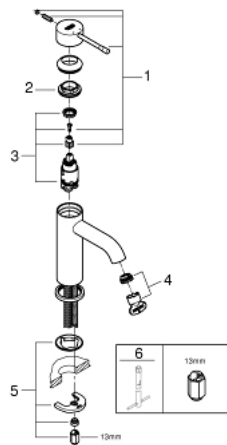

23 590 EN1 **ESSENCE BASIN MIXER 1/2"**
S-SIZE

PRODUCT DESCRIPTION

- monobloc installation
- metal lever
- 28 mm ceramic cartridge
with **GROHE SilkMove**
- with temperature limiter
- **GROHE StarLight** finish
- **GROHE EcoJoy** mousseur 5.7 l/min
- **GROHE AquaGuide** adjustable mousseur
- **GROHE FastFixation Plus** installation system
- smooth body
- flexible connection hoses

23 590 EN1 **ESSENCE BASIN MIXER 1/2"**
S-SIZE

SPARE PARTS

- 1: Lever (Order-nr. 46917EN0)
- 2: retaining ring (Order-nr. 46715000)
- 3: Cartridge (Order-nr. 46580000)
- 4: Flow restrictor (Order-nr. 48270000)
- 5: Shank mounting kit (Order-nr. 46645000)
- 6: Mounting wrench (Order-nr. 19017000)*