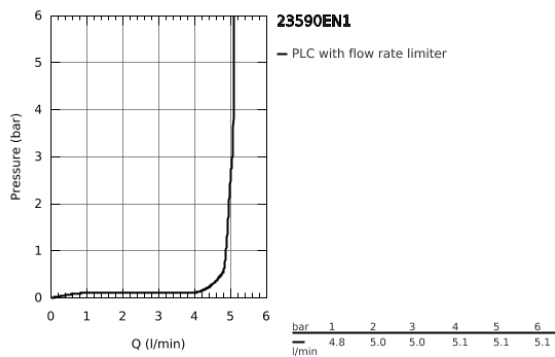

23 590 EN1 **ESSENCE BASIN MIXER 1/2"**
S-SIZE

PRODUCT DESCRIPTION

- monobloc installation
- metal lever
- 28 mm ceramic cartridge
with **GROHE SilkMove**
- with temperature limiter
- **GROHE StarLight** finish
- **GROHE EcoJoy** mousseur 5.7 l/min
- **GROHE AquaGuide** adjustable mousseur
- **GROHE FastFixation Plus** installation system
- smooth body
- flexible connection hoses

23 590 EN1 **ESSENCE BASIN MIXER 1/2"**
S-SIZE

SPARE PARTS

- 1: Lever (Order-nr. 46917EN0)
- 2: retaining ring (Order-nr. 46715000)
- 3: Cartridge (Order-nr. 46580000)
- 4: Flow restrictor (Order-nr. 48270000)
- 5: Shank mounting kit (Order-nr. 46645000)
- 6: Mounting wrench (Order-nr. 19017000)*