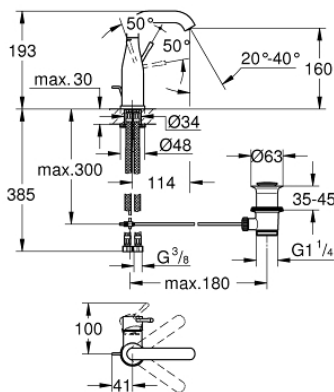

23 462 AL1 ESSENCE BASIN MIXER 1/2"
M-SIZE

PRODUCT DESCRIPTION

- monobloc installation
- metal lever
- 28 mm ceramic cartridge
with **GROHE SilkMove**
- with temperature limiter
- **GROHE StarLight** finish
- **GROHE EcoJoy** mousseur 5.7 l/min
- **GROHE AquaGuide** adjustable mousseur
- **GROHE FastFixation Plus** installation system
- swivel spout with mousseur
and stop limiter
- pop-up waste set 1 1/4"
- flexible connection hoses

23 462 AL1 ESSENCE BASIN MIXER 1/2"
M-SIZE