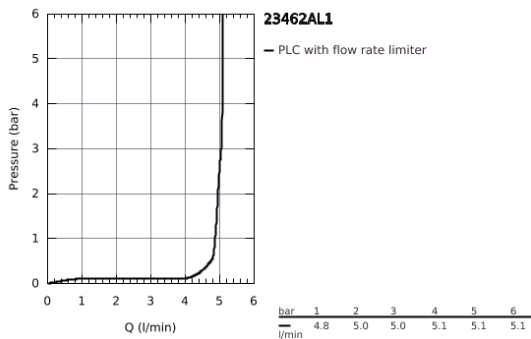

23 462 AL1 ESSENCE BASIN MIXER 1/2"
M-SIZE

PRODUCT DESCRIPTION

- monobloc installation
- metal lever
- 28 mm ceramic cartridge
with **GROHE SilkMove**
- with temperature limiter
- **GROHE StarLight** finish
- **GROHE EcoJoy** mousseur 5.7 l/min
- **GROHE AquaGuide** adjustable mousseur
- **GROHE FastFixation Plus** installation system
- swivel spout with mousseur
and stop limiter
- pop-up waste set 1 1/4"
- flexible connection hoses

23 462 AL1 ESSENCE BASIN MIXER 1/2"
M-SIZE