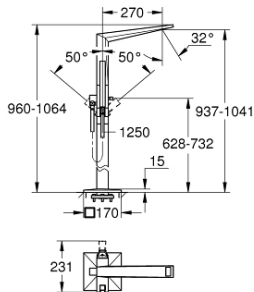

## 23 119 AL0 ALLURE BRILLIANT SINGLE-LEVER BATH MIXER 1/2", FLOOR MOUNTED

### PRODUCT DESCRIPTION

- set for final installation for
- 45 984 001
- **without roughing-in-set**
- **GROHE SilkMove** 46 mm ceramic cartridge
- **GROHE StarLight** finish
- automatic diverter: bath/shower
- spout with integrated mousseur
- projection 270 mm
- integrated non-return valve in the shower outlet 1/2"
- with shower holder
- hand shower Euphoria Cube+
- metal shower hose 1250 mm
- protected against backflow

### SPARE PARTS

- 1: Race (Order-nr. 46803AL0)
- 2: Lever (Order-nr. 46804AL0)
- 3: Cartridge (Order-nr. 46048000)
- 4: Diverter knob (Order-nr. 46805AL0)
- 5: Diverter (Order-nr. 65655AL0)
- 6: Non-return valve (Order-nr. 08565000)
- 7: Strainer (Order-nr. 0700200M)