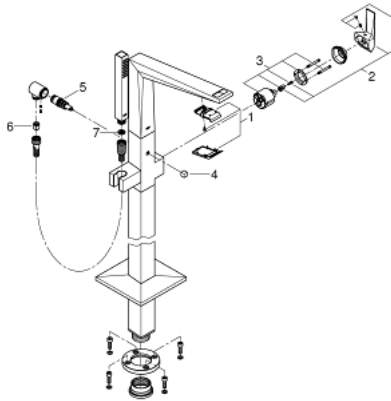

## 23 119 AL0 ALLURE BRILLIANT SINGLE-LEVER BATH MIXER 1/2", FLOOR MOUNTED

### PRODUCT DESCRIPTION

- set for final installation for
- 45 984 001
- **without roughing-in-set**
- **GROHE SilkMove** 46 mm ceramic cartridge
- **GROHE StarLight** finish
- automatic diverter: bath/shower
- spout with integrated mousseur
- projection 270 mm
- integrated non-return valve in the shower outlet 1/2"
- with shower holder
- hand shower Euphoria Cube+
- metal shower hose 1250 mm
- protected against backflow

### SPARE PARTS

- 1: Race (Order-nr. 46803AL0)
- 2: Lever (Order-nr. 46804AL0)
- 3: Cartridge (Order-nr. 46048000)
- 4: Diverter knob (Order-nr. 46805AL0)
- 5: Diverter (Order-nr. 65655AL0)
- 6: Non-return valve (Order-nr. 08565000)
- 7: Strainer (Order-nr. 0700200M)