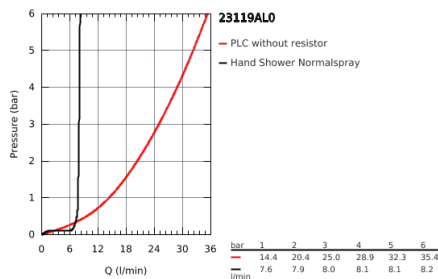

## 23 119 AL0 ALLURE BRILLIANT SINGLE-LEVER BATH MIXER 1/2", FLOOR MOUNTED

### PRODUCT DESCRIPTION

- set for final installation for
- 45 984 001
- **without roughing-in-set**
- **GROHE SilkMove** 46 mm ceramic cartridge
- **GROHE StarLight** finish
- automatic diverter: bath/shower
- spout with integrated mousseur
- projection 270 mm
- integrated non-return valve in the shower outlet 1/2"
- with shower holder
- hand shower Euphoria Cube+
- metal shower hose 1250 mm
- protected against backflow