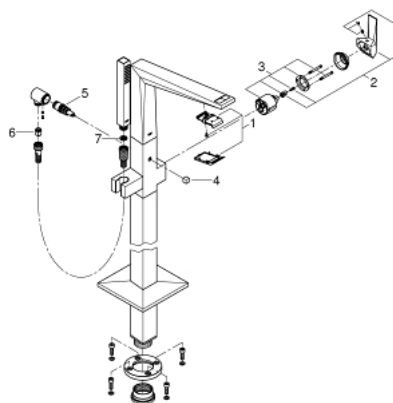

## 23 119 001 ALLURE BRILLIANT SINGLE-LEVER BATH MIXER 1/2", FLOOR MOUNTED

### PRODUCT DESCRIPTION

- set for final installation for
- 45 984 001
- **without roughing-in-set**
- **GROHE SilkMove** 46 mm ceramic cartridge
- **GROHE StarLight** chrome finish
- automatic diverter: bath/shower
- spout with integrated mousseur
- hand shower Euphoria Cube+ 6.5 l/min
- Silverflex shower hose 1250 mm
- projection 270 mm
- integrated non-return valve in the shower outlet 1/2"
- with shower holder
- protected against backflow

### SPARE PARTS

- 1: Race (Order-nr. 46803000)
- 2: Lever (Order-nr. 46804000)
- 3: Cartridge (Order-nr. 46048000)
- 4: Diverter knob (Order-nr. 46805000)
- 5: Diverter (Order-nr. 65655000)
- 6: Non-return valve (Order-nr. 08565000)
- 7: Strainer (Order-nr. 0700200M)