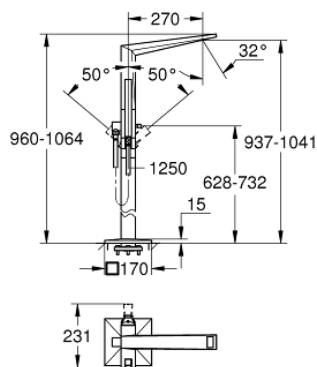

## 23 119 001 ALLURE BRILLIANT SINGLE-LEVER BATH MIXER 1/2", FLOOR MOUNTED

### PRODUCT DESCRIPTION

- set for final installation for
- 45 984 001
- **without roughing-in-set**
- **GROHE SilkMove** 46 mm ceramic cartridge
- **GROHE StarLight** chrome finish
- automatic diverter: bath/shower
- spout with integrated mousseur
- hand shower Euphoria Cube+ 6.5 l/min
- Silverflex shower hose 1250 mm
- projection 270 mm
- integrated non-return valve in the shower outlet 1/2"
- with shower holder
- protected against backflow

### SPARE PARTS

- 1: Race (Order-nr. 46803000)
- 2: Lever (Order-nr. 46804000)
- 3: Cartridge (Order-nr. 46048000)
- 4: Diverter knob (Order-nr. 46805000)
- 5: Diverter (Order-nr. 65655000)
- 6: Non-return valve (Order-nr. 08565000)
- 7: Strainer (Order-nr. 0700200M)