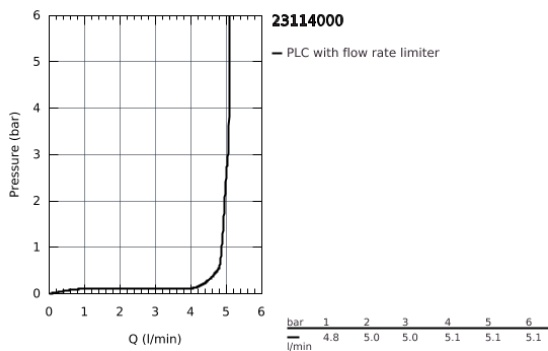

23 114 000 **ALLURE BRILLIANT BASIN MIXER 1/2"**  
**XL-SIZE**

**PRODUCT DESCRIPTION**

- monobloc installation
- **for free-standing basins**
- 28 mm ceramic cartridge  
with **GROHE SilkMove**
- temperature limiter
- **GROHE StarLight** chrome finish
- **GROHE EcoJoy** 5.0 l/min. flow limiter
- **GROHE FastFixation** installation system
- spout with integrated mousseur
- smooth body
- flexible connection hoses

23 114 000 **ALLURE BRILLIANT BASIN MIXER 1/2"**  
**XL-SIZE**

**SPARE PARTS**

- 1: Lever (Order-nr. 46793000)
  - 2: Cartridge (Order-nr. 46580000)
  - 3: retaining ring (Order-nr. 46715000)
  - 4: Race (Order-nr. 46794000)
  - 5: Shank mounting kit (Order-nr. 46249000)
  - 6: Mounting wrench (Order-nr. 19017000)\*
- \* Optional accessories