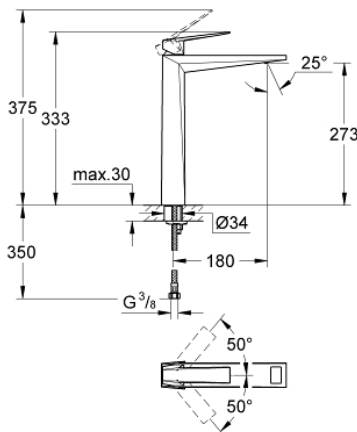

23 114 000 **ALLURE BRILLIANT BASIN MIXER 1/2"**  
**XL-SIZE**

**PRODUCT DESCRIPTION**

- monobloc installation
- **for free-standing basins**
- 28 mm ceramic cartridge  
with **GROHE SilkMove**
- temperature limiter
- **GROHE StarLight** chrome finish
- **GROHE EcoJoy** 5.0 l/min. flow limiter
- **GROHE FastFixation** installation system
- spout with integrated mousseur
- smooth body
- flexible connection hoses

23 114 000 **ALLURE BRILLIANT BASIN MIXER 1/2"**  
**XL-SIZE**

**SPARE PARTS**

- 1: Lever (Order-nr. 46793000)
  - 2: Cartridge (Order-nr. 46580000)
  - 3: retaining ring (Order-nr. 46715000)
  - 4: Race (Order-nr. 46794000)
  - 5: Shank mounting kit (Order-nr. 46249000)
  - 6: Mounting wrench (Order-nr. 19017000)\*
- \* Optional accessories