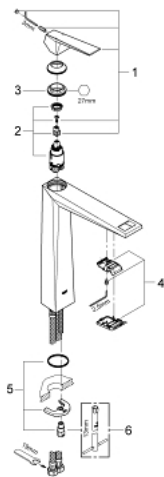

23 114 000 **ALLURE BRILLIANT BASIN MIXER 1/2"**  
**XL-SIZE**

**PRODUCT DESCRIPTION**

- monobloc installation
- **for free-standing basins**
- 28 mm ceramic cartridge  
with **GROHE SilkMove**
- temperature limiter
- **GROHE StarLight** chrome finish
- **GROHE EcoJoy** 5.0 l/min. flow limiter
- **GROHE FastFixation** installation system
- spout with integrated mousseur
- smooth body
- flexible connection hoses

23 114 000 **ALLURE BRILLIANT BASIN MIXER 1/2"**  
**XL-SIZE**

**SPARE PARTS**

- 1: Lever (Order-nr. 46793000)
  - 2: Cartridge (Order-nr. 46580000)
  - 3: retaining ring (Order-nr. 46715000)
  - 4: Race (Order-nr. 46794000)
  - 5: Shank mounting kit (Order-nr. 46249000)
  - 6: Mounting wrench (Order-nr. 19017000)\*
- \* Optional accessories