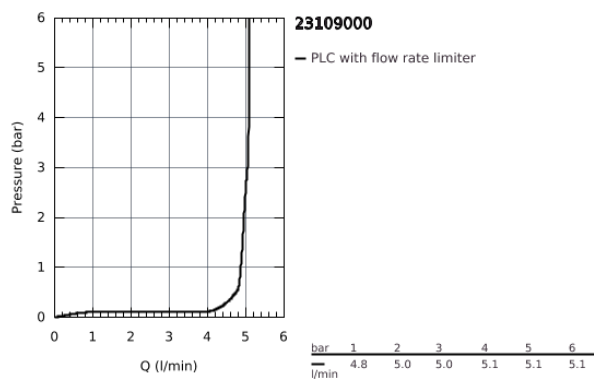

23 109 000 ALLURE BRILLIANT SINGLE-LEVER BASIN MIXER 1/2" L-SIZE

PRODUCT DESCRIPTION

- monobloc installation
- 28 mm ceramic cartridge with **GROHE SilkMove**
- temperature limiter
- **GROHE StarLight** chrome finish
- **GROHE EcoJoy** 5.0 l/min. flow limiter
- **GROHE FastFixation** installation system
- spout with integrated mousseur
- pop-up waste set 1 1/4"
- flexible connection hoses

23 109 000 **ALLURE BRILLIANT SINGLE-LEVER BASIN MIXER 1/2"**
L-SIZE

SPARE PARTS

- 1: Lever (Order-nr. 46792000)
- 2: retaining ring (Order-nr. 07419000)
- 3: Cartridge (Order-nr. 46963000)
- 4: Shield for cross handle (Order-nr. 46581000)
- 5: Race (Order-nr. 46794000)
- 6: Pop-up rod (Order-nr. 46787000)
- 7: Shank fastening assembly (Order-nr. 48384000)
- 8: Pop-up waste set 1 1/4" (Order-nr. 28910000)
- 8.1: Chrome bath plug (Order-nr. 07182000)
- 8.2: Eccentric rod (Order-nr. 07052000)
- 9: Eccentric rod (Order-nr. 07341000)*