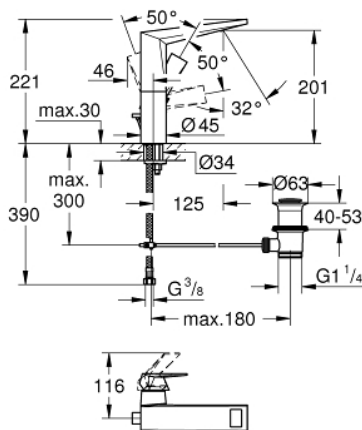

23 109 000 ALLURE BRILLIANT SINGLE-LEVER BASIN MIXER 1/2" L-SIZE

PRODUCT DESCRIPTION

- monobloc installation
- 28 mm ceramic cartridge with **GROHE SilkMove**
- temperature limiter
- **GROHE StarLight** chrome finish
- **GROHE EcoJoy** 5.0 l/min. flow limiter
- **GROHE FastFixation** installation system
- spout with integrated mousseur
- pop-up waste set 1 1/4"
- flexible connection hoses

23 109 000 **ALLURE BRILLIANT SINGLE-LEVER BASIN MIXER 1/2"**
L-SIZE

SPARE PARTS

- 1: Lever (Order-nr. 46792000)
- 2: retaining ring (Order-nr. 07419000)
- 3: Cartridge (Order-nr. 46963000)
- 4: Shield for cross handle (Order-nr. 46581000)
- 5: Race (Order-nr. 46794000)
- 6: Pop-up rod (Order-nr. 46787000)
- 7: Shank fastening assembly (Order-nr. 48384000)
- 8: Pop-up waste set 1 1/4" (Order-nr. 28910000)
- 8.1: Chrome bath plug (Order-nr. 07182000)
- 8.2: Eccentric rod (Order-nr. 07052000)
- 9: Eccentric rod (Order-nr. 07341000)*