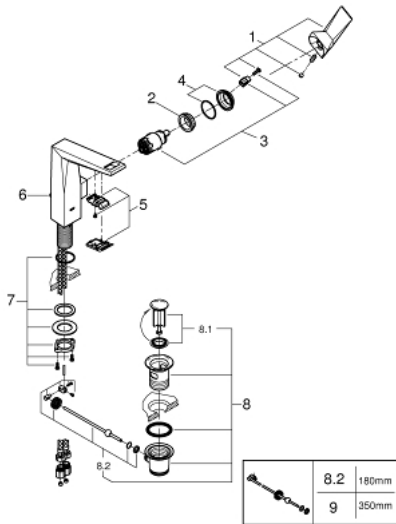

23 109 000 ALLURE BRILLIANT SINGLE-LEVER BASIN MIXER 1/2" L-SIZE

PRODUCT DESCRIPTION

- monobloc installation
- 28 mm ceramic cartridge with **GROHE SilkMove**
- temperature limiter
- **GROHE StarLight** chrome finish
- **GROHE EcoJoy** 5.0 l/min. flow limiter
- **GROHE FastFixation** installation system
- spout with integrated mousseur
- pop-up waste set 1 1/4"
- flexible connection hoses

23 109 000 **ALLURE BRILLIANT SINGLE-LEVER BASIN MIXER 1/2"**
L-SIZE

SPARE PARTS

- 1: Lever (Order-nr. 46792000)
- 2: retaining ring (Order-nr. 07419000)
- 3: Cartridge (Order-nr. 46963000)
- 4: Shield for cross handle (Order-nr. 46581000)
- 5: Race (Order-nr. 46794000)
- 6: Pop-up rod (Order-nr. 46787000)
- 7: Shank fastening assembly (Order-nr. 48384000)
- 8: Pop-up waste set 1 1/4" (Order-nr. 28910000)
- 8.1: Chrome bath plug (Order-nr. 07182000)
- 8.2: Eccentric rod (Order-nr. 07052000)
- 9: Eccentric rod (Order-nr. 07341000)*