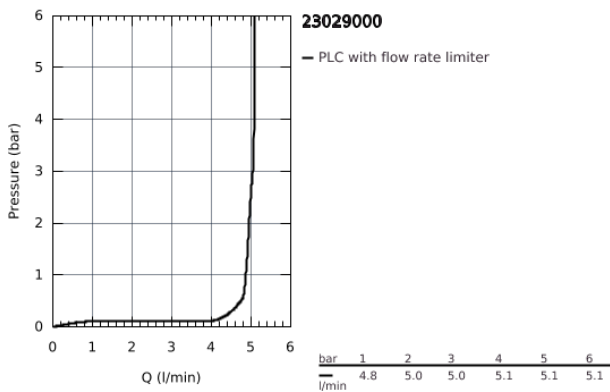

23 029 000 **ALLURE BRILLIANT BASIN MIXER 1/2"**
M-SIZE

PRODUCT DESCRIPTION

- monobloc installation
- 28 mm ceramic cartridge
with **GROHE SilkMove**
- temperature limiter
- **GROHE StarLight** chrome finish
- **GROHE EcoJoy** 5.0 l/min. flow limiter
- **GROHE FastFixation** installation system
- spout with integrated mousseur
- pop-up waste set 1 1/4"

- flexible connection hoses

23 029 000 ALLURE BRILLIANT BASIN MIXER 1/2"
M-SIZE

SPARE PARTS

- 1: Lever (Order-nr. 46793000)
 - 2: retaining ring (Order-nr. 46715000)
 - 3: Cartridge (Order-nr. 46580000)
 - 4: Race (Order-nr. 46794000)
 - 5: Pop-up rod (Order-nr. 46787000)
 - 6: Shank mounting kit (Order-nr. 46249000)
 - 7: Pop-up waste set 1 1/4" (Order-nr. 28910000)
 - 7.1: Chrome bath plug (Order-nr. 07182000)
 - 7.2: Eccentric rod (Order-nr. 07052000)
 - 8: Mounting wrench (Order-nr. 19017000)*
 - 9: Eccentric rod (Order-nr. 07341000)*
- * Optional accessories