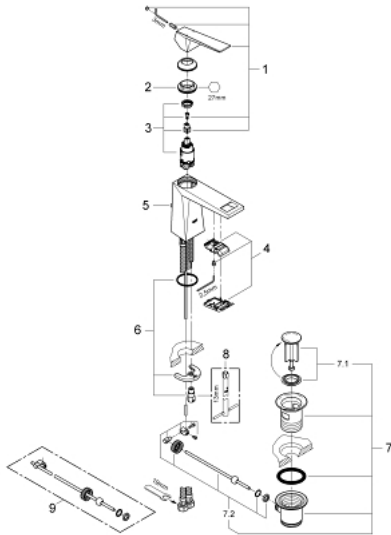

23 029 000 **ALLURE BRILLIANT BASIN MIXER 1/2"**
M-SIZE

PRODUCT DESCRIPTION

- monobloc installation
- 28 mm ceramic cartridge
with **GROHE SilkMove**
- temperature limiter
- **GROHE StarLight** chrome finish
- **GROHE EcoJoy** 5.0 l/min. flow limiter
- **GROHE FastFixation** installation system
- spout with integrated mousseur
- pop-up waste set 1 1/4"

- flexible connection hoses

23 029 000 ALLURE BRILLIANT BASIN MIXER 1/2"
M-SIZE

SPARE PARTS

- 1: Lever (Order-nr. 46793000)
 - 2: retaining ring (Order-nr. 46715000)
 - 3: Cartridge (Order-nr. 46580000)
 - 4: Race (Order-nr. 46794000)
 - 5: Pop-up rod (Order-nr. 46787000)
 - 6: Shank mounting kit (Order-nr. 46249000)
 - 7: Pop-up waste set 1 1/4" (Order-nr. 28910000)
 - 7.1: Chrome bath plug (Order-nr. 07182000)
 - 7.2: Eccentric rod (Order-nr. 07052000)
 - 8: Mounting wrench (Order-nr. 19017000)*
 - 9: Eccentric rod (Order-nr. 07341000)*
- * Optional accessories