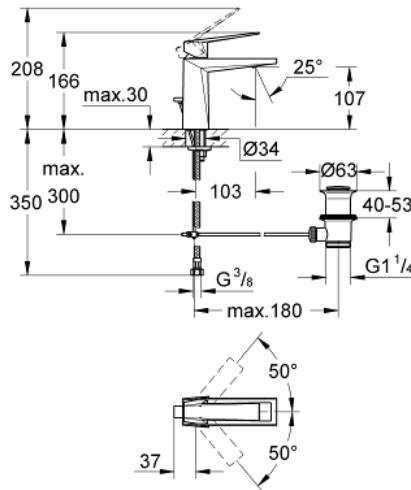

23 029 000 **ALLURE BRILLIANT BASIN MIXER 1/2"**
M-SIZE

PRODUCT DESCRIPTION

- monobloc installation
- 28 mm ceramic cartridge
with **GROHE SilkMove**
- temperature limiter
- **GROHE StarLight** chrome finish
- **GROHE EcoJoy** 5.0 l/min. flow limiter
- **GROHE FastFixation** installation system
- spout with integrated mousseur
- pop-up waste set 1 1/4"

- flexible connection hoses

23 029 000 ALLURE BRILLIANT BASIN MIXER 1/2"
M-SIZE

SPARE PARTS

- 1: Lever (Order-nr. 46793000)
 - 2: retaining ring (Order-nr. 46715000)
 - 3: Cartridge (Order-nr. 46580000)
 - 4: Race (Order-nr. 46794000)
 - 5: Pop-up rod (Order-nr. 46787000)
 - 6: Shank mounting kit (Order-nr. 46249000)
 - 7: Pop-up waste set 1 1/4" (Order-nr. 28910000)
 - 7.1: Chrome bath plug (Order-nr. 07182000)
 - 7.2: Eccentric rod (Order-nr. 07052000)
 - 8: Mounting wrench (Order-nr. 19017000)*
 - 9: Eccentric rod (Order-nr. 07341000)*
- * Optional accessories