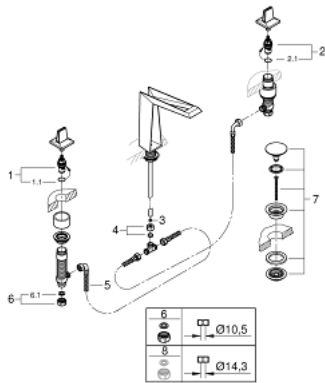

## 20 603 SD0 ALLURE BRILLIANT 3-HOLE DECK-MOUNT BASIN MIXER

### PRODUCT DESCRIPTION

- GROHE EcoJoy 5.0 l/min. flow limiter
- spout with integrated mousseur
- red and blue markings on handles for hot and cold water
- valves hot/cold with ceramic headparts
- pressure-proof, flexible connection hoses between spout and side valves

### technical data

- flow pressure min 0.5 bar
- **recommended pressure 1.0 - 5.0 bar**
- if static pressure is more than 5 bar fit pressure reducer
- avoid major pressure differences between cold and hot water supply
- flow rate at 3 bar flow pressure: approx. 5 l/min
- max. temperature hot water inlet: 80°C
- recommended temperature hot water inlet (energy saving): 60°C

### SPARE PARTS

- 1: Ceramic headpart, 1/2" (Order-nr. 45882000)
  - 1.1: O-Ring Ø18,2 x Ø1,7 (Order-nr. 0392400M)
  - 2: Ceramic headpart, 1/2" (Order-nr. 45883000)
  - 2.1: O-Ring Ø18,2 x Ø1,7 (Order-nr. 0392400M)
  - 3: Flow limiter (Order-nr. 48160000)
  - 4: Compression union 3/8" (Order-nr. 12914000)
  - 5: Flexible connection hose (Order-nr. 45704000)
  - 6: Coupling nut 1/2" x 10.5 mm (Order-nr. 12901000)
  - 6.1: Fibre seal dia. Ø 18,5 x Ø 12 x 2 (Order-nr. 01389000)
  - 7: Waste set with push-open plug (Order-nr. 65807000)
  - 8: Coupling nut 1/2" x 14.5 mm (Order-nr. 1290200M)\*
- \* Optional accessories