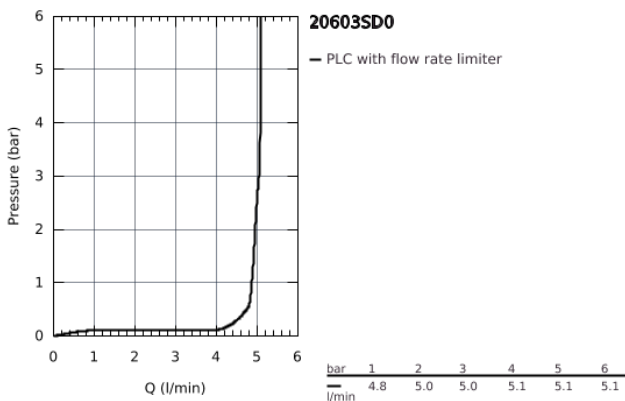

## 20 603 SD0 ALLURE BRILLIANT 3-HOLE DECK-MOUNT BASIN MIXER

### PRODUCT DESCRIPTION

- GROHE EcoJoy 5.0 l/min. flow limiter
- spout with integrated mousseur
- red and blue markings on handles for hot and cold water
- valves hot/cold with ceramic headparts
- pressure-proof, flexible connection hoses between spout and side valves

### technical data

- flow pressure min 0.5 bar
- **recommended pressure 1.0 - 5.0 bar**
- if static pressure is more than 5 bar fit pressure reducer
- avoid major pressure differences between cold and hot water supply
- flow rate at 3 bar flow pressure: approx. 5 l/min
- max. temperature hot water inlet: 80°C
- recommended temperature hot water inlet (energy saving): 60°C

### SPARE PARTS

- 1: Ceramic headpart, 1/2" (Order-nr. 45882000)
  - 1.1: O-Ring Ø18,2 x Ø1,7 (Order-nr. 0392400M)
  - 2: Ceramic headpart, 1/2" (Order-nr. 45883000)
  - 2.1: O-Ring Ø18,2 x Ø1,7 (Order-nr. 0392400M)
  - 3: Flow limiter (Order-nr. 48160000)
  - 4: Compression union 3/8" (Order-nr. 12914000)
  - 5: Flexible connection hose (Order-nr. 45704000)
  - 6: Coupling nut 1/2" x 10.5 mm (Order-nr. 12901000)
  - 6.1: Fibre seal dia. Ø 18,5 x Ø 12 x 2 (Order-nr. 01389000)
  - 7: Waste set with push-open plug (Order-nr. 65807000)
  - 8: Coupling nut 1/2" x 14.5 mm (Order-nr. 1290200M)\*
- \* Optional accessories