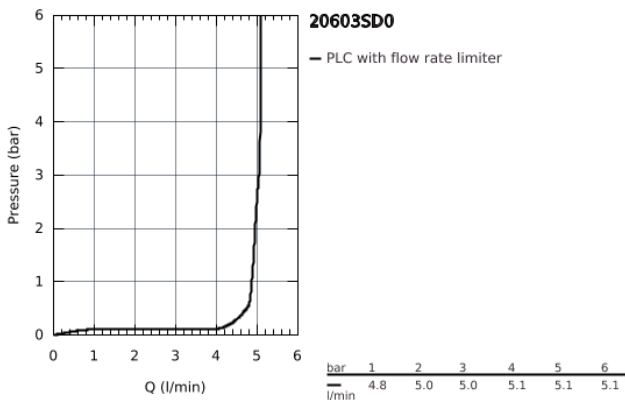

## 20 603 SD0 ALLURE BRILLIANT 3-HOLE DECK-MOUNT BASIN MIXER

### PRODUCT DESCRIPTION

- GROHE EcoJoy 5.0 l/min. flow limiter
- spout with integrated mousseur
- red and blue markings on handles for hot and cold water
- valves hot/cold with ceramic headparts
- pressure-proof, flexible connection hoses between spout and side valves

### technical data

- flow pressure min 0.5 bar
- **recommended pressure 1.0 - 5.0 bar**
- if static pressure is more than 5 bar fit pressure reducer
- avoid major pressure differences between cold and hot water supply
- flow rate at 3 bar flow pressure: approx. 5 l/min
- max. temperature hot water inlet: 80°C
- recommended temperature hot water inlet (energy saving): 60°C

### SPARE PARTS

- 1: Ceramic headpart, 1/2" (Order-nr. 45882000)
  - 1.1: O-Ring Ø18,2 x Ø1,7 (Order-nr. 0392400M)
  - 2: Ceramic headpart, 1/2" (Order-nr. 45883000)
  - 2.1: O-Ring Ø18,2 x Ø1,7 (Order-nr. 0392400M)
  - 3: Flow limiter (Order-nr. 48160000)
  - 4: Compression union 3/8" (Order-nr. 12914000)
  - 5: Flexible connection hose (Order-nr. 45704000)
  - 6: Coupling nut 1/2" x 10.5 mm (Order-nr. 12901000)
  - 6.1: Fibre seal dia. Ø 18,5 x Ø 12 x 2 (Order-nr. 01389000)
  - 7: Waste set with push-open plug (Order-nr. 65807000)
  - 8: Coupling nut 1/2" x 14.5 mm (Order-nr. 1290200M)\*
- \* Optional accessories