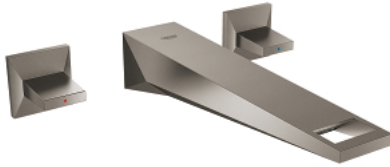

20 348 AL0 ALLURE BRILLIANT THREE-HOLE BASIN MIXER 1/2" M-SIZE

PRODUCT DESCRIPTION

- wall mounted
- **without concealed body**
- set for final installation for
- 29 025 002
- valves hot/cold
- with headparts 1/2" - 90°
- **GROHE StarLight** finish
- **GROHE EcoJoy** 5.0 l/min. flow limiter
- spout with integrated mousseur
- projection 210 mm
- min. recommended pressure 0.2 bar

20 348 AL0 **ALLURE BRILLIANT THREE-HOLE BASIN MIXER 1/2"**
M-SIZE

SPARE PARTS

- 2: Handle pair (Order-nr. 48326AL0)
- 3: Extension (Order-nr. 45988000)
- 4: Race (Order-nr. 46794AL0)