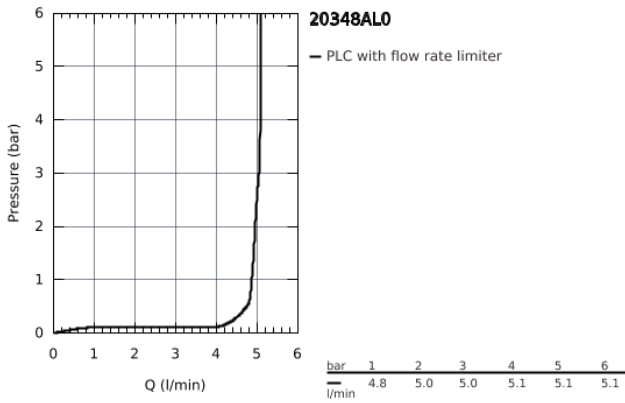

20 348 AL0 ALLURE BRILLIANT THREE-HOLE BASIN MIXER 1/2" M-SIZE

PRODUCT DESCRIPTION

- wall mounted
- **without concealed body**
- set for final installation for
- 29 025 002
- valves hot/cold
- with headparts 1/2" - 90°
- **GROHE StarLight** finish
- **GROHE EcoJoy** 5.0 l/min. flow limiter
- spout with integrated mousseur
- projection 210 mm
- min. recommended pressure 0.2 bar

20 348 AL0 **ALLURE BRILLIANT THREE-HOLE BASIN MIXER 1/2"**
M-SIZE

SPARE PARTS

- 2: Handle pair (Order-nr. 48326AL0)
- 3: Extension (Order-nr. 45988000)
- 4: Race (Order-nr. 46794AL0)