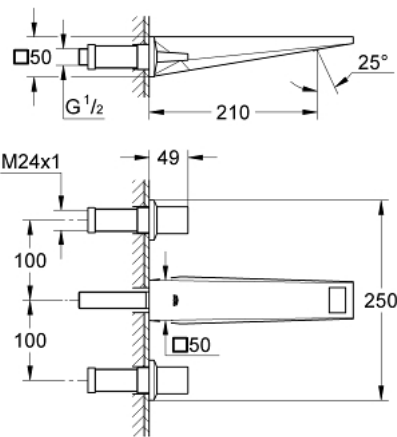

20 348 AL0 ALLURE BRILLIANT THREE-HOLE BASIN MIXER 1/2" M-SIZE

PRODUCT DESCRIPTION

- wall mounted
- **without concealed body**
- set for final installation for
- 29 025 002
- valves hot/cold
- with headparts 1/2" - 90°
- **GROHE StarLight** finish
- **GROHE EcoJoy** 5.0 l/min. flow limiter
- spout with integrated mousseur
- projection 210 mm
- min. recommended pressure 0.2 bar

20 348 AL0 **ALLURE BRILLIANT THREE-HOLE BASIN MIXER 1/2"**
M-SIZE

SPARE PARTS

- 2: Handle pair (Order-nr. 48326AL0)
- 3: Extension (Order-nr. 45988000)
- 4: Race (Order-nr. 46794AL0)