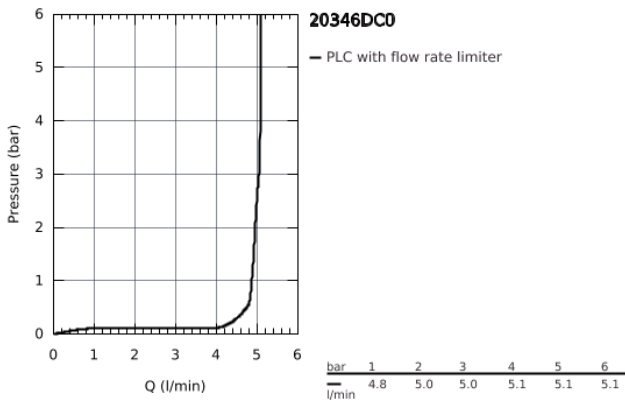

20 346 DC0 **ALLURE BRILLIANT THREE-HOLE BASIN MIXER 1/2"**  
**S-SIZE**

**PRODUCT DESCRIPTION**

- wall mounted
- **without concealed body**
- set for final installation for
- 29 025 002
- valves hot/cold
- with headparts 1/2" - 90°
- **GROHE StarLight** finish
- **GROHE EcoJoy** 5.0 l/min. flow limiter
- spout with integrated mousseur
- projection 161 mm

20 346 DC0 **ALLURE BRILLIANT THREE-HOLE BASIN MIXER 1/2"**  
**S-SIZE**

**SPARE PARTS**

- 2: Handle pair (Order-nr. 48326DC0)
- 3: Extension (Order-nr. 45988000)
- 4: Race (Order-nr. 46794DC0)