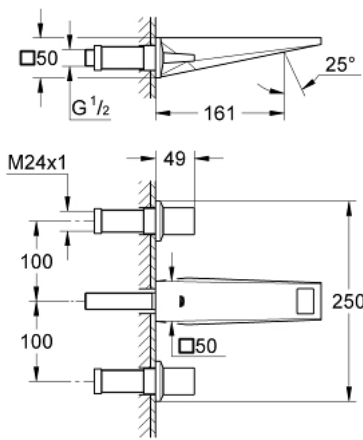

20 346 DC0 **ALLURE BRILLIANT THREE-HOLE BASIN MIXER 1/2"**  
**S-SIZE**

**PRODUCT DESCRIPTION**

- wall mounted
- **without concealed body**
- set for final installation for
- 29 025 002
- valves hot/cold
- with headparts 1/2" - 90°
- **GROHE StarLight** finish
- **GROHE EcoJoy** 5.0 l/min. flow limiter
- spout with integrated mousseur
- projection 161 mm

20 346 DC0 **ALLURE BRILLIANT THREE-HOLE BASIN MIXER 1/2"**  
**S-SIZE**

**SPARE PARTS**

- 2: Handle pair (Order-nr. 48326DC0)
- 3: Extension (Order-nr. 45988000)
- 4: Race (Order-nr. 46794DC0)