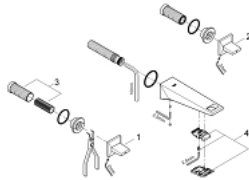

20 346 DC0 **ALLURE BRILLIANT THREE-HOLE BASIN MIXER 1/2"**  
**S-SIZE**

**PRODUCT DESCRIPTION**

- wall mounted
- **without concealed body**
- set for final installation for
- 29 025 002
- valves hot/cold
- with headparts 1/2" - 90°
- **GROHE StarLight** finish
- **GROHE EcoJoy** 5.0 l/min. flow limiter
- spout with integrated mousseur
- projection 161 mm

20 346 DC0 **ALLURE BRILLIANT THREE-HOLE BASIN MIXER 1/2"**  
**S-SIZE**

**SPARE PARTS**

- 2: Handle pair (Order-nr. 48326DC0)
- 3: Extension (Order-nr. 45988000)
- 4: Race (Order-nr. 46794DC0)