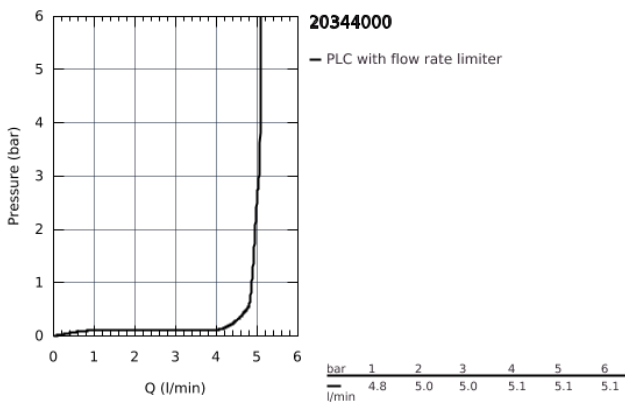

20 344 000 **ALLURE BRILLIANT THREE-HOLE BASIN MIXER 1/2" M-SIZE**

PRODUCT DESCRIPTION

- ceramic headparts 1/2", 90°
- **GROHE StarLight** chrome finish
- **GROHE EcoJoy** 5.0 l/min. flow limiter
- spout with integrated mousseur
- pop-up waste set 1 1/4"
- pressure-proof, flexible connection hoses between spout and side valves

20 344 000 **ALLURE BRILLIANT THREE-HOLE BASIN MIXER 1/2"**
M-SIZE

SPARE PARTS

- 1: Allure Brilliant handle red (Order-nr. 48129000)
- 2: Allure Brilliant handle blue (Order-nr. 48130000)
- 3: Ceramic headpart, 1/2" (Order-nr. 45882000)
- 3.1: O-Ring Ø18,2 x Ø1,7 (Order-nr. 0392400M)
- 4: Ceramic headpart, 1/2" (Order-nr. 45883000)
- 4.1: O-Ring Ø18,2 x Ø1,7 (Order-nr. 0392400M)
- 5: Pop-up rod (Order-nr. 46787000)
- 6: Race (Order-nr. 46794000)
- 7: Flow limiter (Order-nr. 48160000)
- 8: Shank mounting kit (Order-nr. 46671000)
- 9: Compression union 3/8" (Order-nr. 12914000)
- 10: Pop-up waste set 1 1/4" (Order-nr. 28910000)
- 10.1: Chrome bath plug (Order-nr. 07182000)
- 10.2: Eccentric rod (Order-nr. 07052000)
- 11: Coupling nut 1/2" x 10.5 mm (Order-nr. 1290100M)
- 11.1: Fibre seal dia. Ø 18,5 x Ø 12 x 2 (Order-nr. 0138900M)
- 12: Flexible connection hose (Order-nr. 45704000)
- 13: Mounting wrench (Order-nr. 19017000)*
- 14: Eccentric rod (Order-nr. 07341000)*