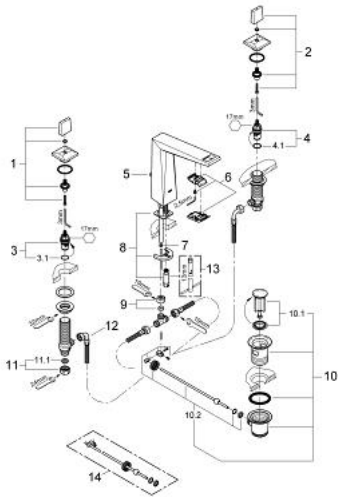

20 344 000 **ALLURE BRILLIANT THREE-HOLE BASIN MIXER 1/2" M-SIZE**

PRODUCT DESCRIPTION

- ceramic headparts 1/2", 90°
- **GROHE StarLight** chrome finish
- **GROHE EcoJoy** 5.0 l/min. flow limiter
- spout with integrated mousseur
- pop-up waste set 1 1/4"
- pressure-proof, flexible connection hoses between spout and side valves

20 344 000 **ALLURE BRILLIANT THREE-HOLE BASIN MIXER 1/2"**
M-SIZE

SPARE PARTS

- 1: Allure Brilliant handle red (Order-nr. 48129000)
- 2: Allure Brilliant handle blue (Order-nr. 48130000)
- 3: Ceramic headpart, 1/2" (Order-nr. 45882000)
- 3.1: O-Ring Ø18,2 x Ø1,7 (Order-nr. 0392400M)
- 4: Ceramic headpart, 1/2" (Order-nr. 45883000)
- 4.1: O-Ring Ø18,2 x Ø1,7 (Order-nr. 0392400M)
- 5: Pop-up rod (Order-nr. 46787000)
- 6: Race (Order-nr. 46794000)
- 7: Flow limiter (Order-nr. 48160000)
- 8: Shank mounting kit (Order-nr. 46671000)
- 9: Compression union 3/8" (Order-nr. 12914000)
- 10: Pop-up waste set 1 1/4" (Order-nr. 28910000)
- 10.1: Chrome bath plug (Order-nr. 07182000)
- 10.2: Eccentric rod (Order-nr. 07052000)
- 11: Coupling nut 1/2" x 10.5 mm (Order-nr. 1290100M)
- 11.1: Fibre seal dia. Ø 18,5 x Ø 12 x 2 (Order-nr. 0138900M)
- 12: Flexible connection hose (Order-nr. 45704000)
- 13: Mounting wrench (Order-nr. 19017000)*
- 14: Eccentric rod (Order-nr. 07341000)*