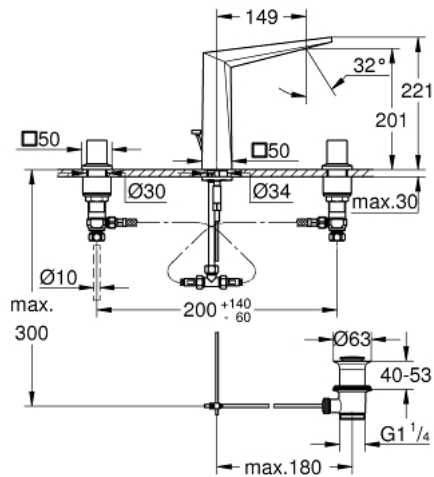

20 344 000 **ALLURE BRILLIANT THREE-HOLE BASIN MIXER 1/2" M-SIZE**

PRODUCT DESCRIPTION

- ceramic headparts 1/2", 90°
- **GROHE StarLight** chrome finish
- **GROHE EcoJoy** 5.0 l/min. flow limiter
- spout with integrated mousseur
- pop-up waste set 1 1/4"
- pressure-proof, flexible connection hoses between spout and side valves

20 344 000 **ALLURE BRILLIANT THREE-HOLE BASIN MIXER 1/2"**
M-SIZE

SPARE PARTS

- 1: Allure Brilliant handle red (Order-nr. 48129000)
- 2: Allure Brilliant handle blue (Order-nr. 48130000)
- 3: Ceramic headpart, 1/2" (Order-nr. 45882000)
- 3.1: O-Ring Ø18,2 x Ø1,7 (Order-nr. 0392400M)
- 4: Ceramic headpart, 1/2" (Order-nr. 45883000)
- 4.1: O-Ring Ø18,2 x Ø1,7 (Order-nr. 0392400M)
- 5: Pop-up rod (Order-nr. 46787000)
- 6: Race (Order-nr. 46794000)
- 7: Flow limiter (Order-nr. 48160000)
- 8: Shank mounting kit (Order-nr. 46671000)
- 9: Compression union 3/8" (Order-nr. 12914000)
- 10: Pop-up waste set 1 1/4" (Order-nr. 28910000)
- 10.1: Chrome bath plug (Order-nr. 07182000)
- 10.2: Eccentric rod (Order-nr. 07052000)
- 11: Coupling nut 1/2" x 10.5 mm (Order-nr. 1290100M)
- 11.1: Fibre seal dia. Ø 18,5 x Ø 12 x 2 (Order-nr. 0138900M)
- 12: Flexible connection hose (Order-nr. 45704000)
- 13: Mounting wrench (Order-nr. 19017000)*
- 14: Eccentric rod (Order-nr. 07341000)*