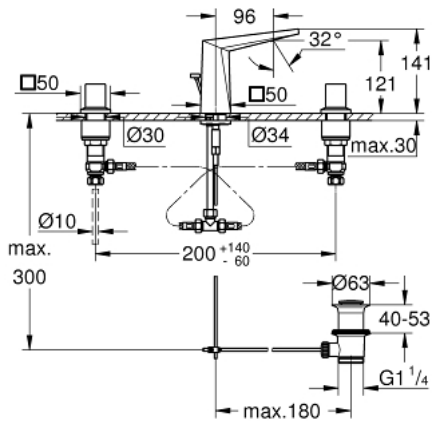

20 342 000 **ALLURE BRILLIANT THREE-HOLE BASIN MIXER 1/2"**  
**S-SIZE**

**PRODUCT DESCRIPTION**

- ceramic headparts 1/2", 90°
- **GROHE EcoJoy** 5.0 l/min. flow limiter
- low spout with integrated mousseur
- pop-up waste set 1 1/4"
- pressure-proof, flexible connection hoses between spout and side valves

20 342 000 **ALLURE BRILLIANT THREE-HOLE BASIN MIXER 1/2"**  
**S-SIZE**

**SPARE PARTS**

- 1: Allure Brilliant handle red (Order-nr. 48129000)
- 2: Allure Brilliant handle blue (Order-nr. 48130000)
- 3: Ceramic headpart, 1/2" (Order-nr. 45882000)
- 3.1: O-Ring  $\varnothing 18,2 \times \varnothing 1,7$  (Order-nr. 0392400M)
- 4: Ceramic headpart, 1/2" (Order-nr. 45883000)
- 4.1: O-Ring  $\varnothing 18,2 \times \varnothing 1,7$  (Order-nr. 0392400M)
- 5: Pop-up rod (Order-nr. 46787000)
- 6: Race (Order-nr. 46794000)
- 7: Flow limiter (Order-nr. 48160000)
- 8: Shank mounting kit (Order-nr. 46671000)
- 9: Compression union 3/8" (Order-nr. 12914000)
- 10: Pop-up waste set 1 1/4" (Order-nr. 28910000)
- 10.1: Chrome bath plug (Order-nr. 07182000)
- 10.2: Eccentric rod (Order-nr. 07052000)
- 11: Coupling nut 1/2" x 10.5 mm (Order-nr. 1290100M)
- 11.1: Fibre seal dia.  $\varnothing 18,5 \times \varnothing 12 \times 2$  (Order-nr. 0138900M)
- 12: Flexible connection hose (Order-nr. 45704000)
- 13: Mounting wrench (Order-nr. 19017000)\*
- 14: Eccentric rod (Order-nr. 07341000)\*