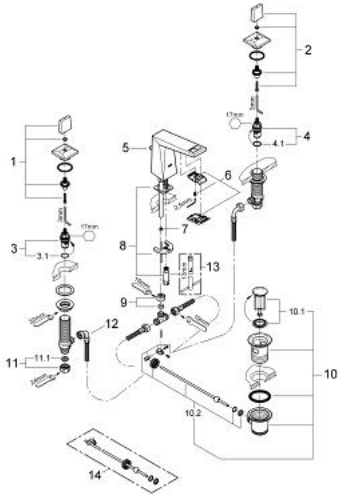

20 342 000 **ALLURE BRILLIANT THREE-HOLE BASIN MIXER 1/2"**  
**S-SIZE**

**PRODUCT DESCRIPTION**

- ceramic headparts 1/2", 90°
- **GROHE EcoJoy** 5.0 l/min. flow limiter
- low spout with integrated mousseur
- pop-up waste set 1 1/4"
- pressure-proof, flexible connection hoses between spout and side valves

20 342 000 **ALLURE BRILLIANT THREE-HOLE BASIN MIXER 1/2"**  
**S-SIZE**

**SPARE PARTS**

- 1: Allure Brilliant handle red (Order-nr. 48129000)
- 2: Allure Brilliant handle blue (Order-nr. 48130000)
- 3: Ceramic headpart, 1/2" (Order-nr. 45882000)
- 3.1: O-Ring  $\varnothing 18,2 \times \varnothing 1,7$  (Order-nr. 0392400M)
- 4: Ceramic headpart, 1/2" (Order-nr. 45883000)
- 4.1: O-Ring  $\varnothing 18,2 \times \varnothing 1,7$  (Order-nr. 0392400M)
- 5: Pop-up rod (Order-nr. 46787000)
- 6: Race (Order-nr. 46794000)
- 7: Flow limiter (Order-nr. 48160000)
- 8: Shank mounting kit (Order-nr. 46671000)
- 9: Compression union 3/8" (Order-nr. 12914000)
- 10: Pop-up waste set 1 1/4" (Order-nr. 28910000)
- 10.1: Chrome bath plug (Order-nr. 07182000)
- 10.2: Eccentric rod (Order-nr. 07052000)
- 11: Coupling nut 1/2" x 10.5 mm (Order-nr. 1290100M)
- 11.1: Fibre seal dia.  $\varnothing 18,5 \times \varnothing 12 \times 2$  (Order-nr. 0138900M)
- 12: Flexible connection hose (Order-nr. 45704000)
- 13: Mounting wrench (Order-nr. 19017000)\*
- 14: Eccentric rod (Order-nr. 07341000)\*