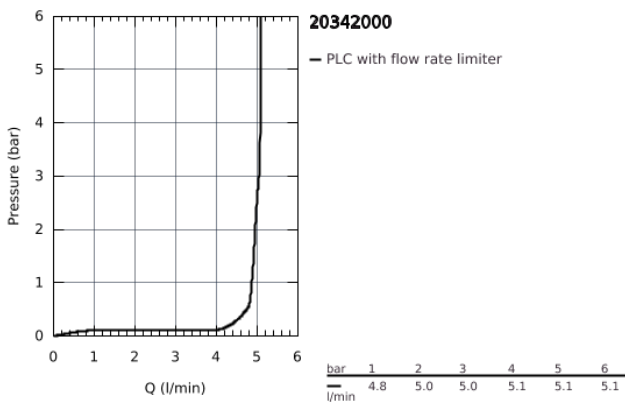

20 342 000 **ALLURE BRILLIANT THREE-HOLE BASIN MIXER 1/2"**  
**S-SIZE**

**PRODUCT DESCRIPTION**

- ceramic headparts 1/2", 90°
- **GROHE EcoJoy** 5.0 l/min. flow limiter
- low spout with integrated mousseur
- pop-up waste set 1 1/4"
- pressure-proof, flexible connection hoses between spout and side valves

20 342 000 **ALLURE BRILLIANT THREE-HOLE BASIN MIXER 1/2"**  
**S-SIZE**

**SPARE PARTS**

- 1: Allure Brilliant handle red (Order-nr. 48129000)
- 2: Allure Brilliant handle blue (Order-nr. 48130000)
- 3: Ceramic headpart, 1/2" (Order-nr. 45882000)
- 3.1: O-Ring  $\varnothing 18,2 \times \varnothing 1,7$  (Order-nr. 0392400M)
- 4: Ceramic headpart, 1/2" (Order-nr. 45883000)
- 4.1: O-Ring  $\varnothing 18,2 \times \varnothing 1,7$  (Order-nr. 0392400M)
- 5: Pop-up rod (Order-nr. 46787000)
- 6: Race (Order-nr. 46794000)
- 7: Flow limiter (Order-nr. 48160000)
- 8: Shank mounting kit (Order-nr. 46671000)
- 9: Compression union 3/8" (Order-nr. 12914000)
- 10: Pop-up waste set 1 1/4" (Order-nr. 28910000)
- 10.1: Chrome bath plug (Order-nr. 07182000)
- 10.2: Eccentric rod (Order-nr. 07052000)
- 11: Coupling nut 1/2" x 10.5 mm (Order-nr. 1290100M)
- 11.1: Fibre seal dia.  $\varnothing 18,5 \times \varnothing 12 \times 2$  (Order-nr. 0138900M)
- 12: Flexible connection hose (Order-nr. 45704000)
- 13: Mounting wrench (Order-nr. 19017000)\*
- 14: Eccentric rod (Order-nr. 07341000)\*