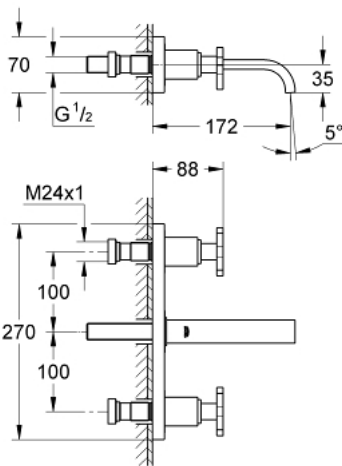

20 190 000 **ALLURE THREE-HOLE BASIN MIXER 1/2"**  
**S-SIZE**

**PRODUCT DESCRIPTION**

- wall mounted
- **without concealed body**
- set for final installation for
- 32 706 000
- with metal plate
- valves hot/cold with Carborundum ceramic headparts 1/2" - 180
- **GROHE StarLight** chrome finish
- flow limiter 8 l/min.
- spout with mousseur
- centre distance 200 mm
- projection 172 mm

20 190 000 **ALLURE THREE-HOLE BASIN MIXER 1/2"**  
**S-SIZE**

**SPARE PARTS**

- 1: Handle (Order-nr. 46611000)
- 1.1: Replacement handle connection kit (Order-nr. 45605000)
- 2: Extension (Order-nr. 45607000)
- 3: Sealing washer (Order-nr. 48046000)
- 4: Extension 20-80 (Order-nr. 45202000)
- 5: Flow restrictor (Order-nr. 13220000)
- 6: Mousseur (Order-nr. 46324000)