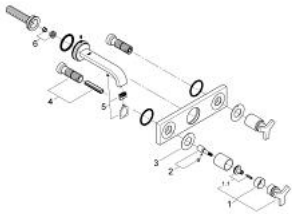

20 190 000 **ALLURE THREE-HOLE BASIN MIXER 1/2"**  
**S-SIZE**

**PRODUCT DESCRIPTION**

- wall mounted
- **without concealed body**
- set for final installation for
- 32 706 000
- with metal plate
- valves hot/cold with Carborundum ceramic headparts 1/2" - 180
- **GROHE StarLight** chrome finish
- flow limiter 8 l/min.
- spout with mousseur
- centre distance 200 mm
- projection 172 mm

20 190 000 **ALLURE THREE-HOLE BASIN MIXER 1/2"**  
**S-SIZE**

**SPARE PARTS**

- 1: Handle (Order-nr. 46611000)
- 1.1: Replacement handle connection kit (Order-nr. 45605000)
- 2: Extension (Order-nr. 45607000)
- 3: Sealing washer (Order-nr. 48046000)
- 4: Extension 20-80 (Order-nr. 45202000)
- 5: Flow restrictor (Order-nr. 13220000)
- 6: Mousseur (Order-nr. 46324000)