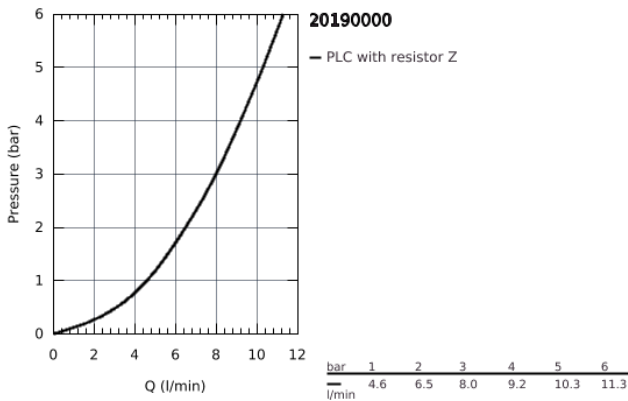

20 190 000 **ALLURE THREE-HOLE BASIN MIXER 1/2"**  
**S-SIZE**

**PRODUCT DESCRIPTION**

- wall mounted
- **without concealed body**
- set for final installation for
- 32 706 000
- with metal plate
- valves hot/cold with Carborundum ceramic headparts 1/2" - 180
- **GROHE StarLight** chrome finish
- flow limiter 8 l/min.
- spout with mousseur
- centre distance 200 mm
- projection 172 mm

20 190 000 **ALLURE THREE-HOLE BASIN MIXER 1/2"**  
**S-SIZE**

**SPARE PARTS**

- 1: Handle (Order-nr. 46611000)
- 1.1: Replacement handle connection kit (Order-nr. 45605000)
- 2: Extension (Order-nr. 45607000)
- 3: Sealing washer (Order-nr. 48046000)
- 4: Extension 20-80 (Order-nr. 45202000)
- 5: Flow restrictor (Order-nr. 13220000)
- 6: Mousseur (Order-nr. 46324000)