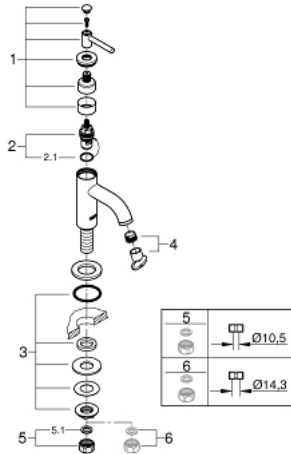

20 021 AL3 GROHE ATRIO PILLAR TAP 1/2" XS-SIZE

PRODUCT DESCRIPTION

- headpart 1/2" - 90°
- GROHE StarLight finish
- GROHE EcoJoy 5.7 l/min laminar mousser
- rapid installation system
- mousser
- fixed spout
- with lever handle

20 021 AL3 GROHE ATRIO PILLAR TAP 1/2" XS-SIZE

SPARE PARTS

- 1: Lever handles (Order-nr. 18027AL3)
- 2: Ceramic headpart, 1/2" (Order-nr. 45882000)
- 2.1: O-Ring Ø18,2 x Ø1,7 (Order-nr. 0392400M)
- 3: Shank mounting kit (Order-nr. 45004000)
- 4: Flow straightener (Order-nr. 48408000)
- 5: Coupling nut 1/2" x 10.5 mm (Order-nr. 1290100M)
- 5.1: Fibre seal dia. Ø 18,5 x Ø 12 x 2 (Order-nr. 0138900M)
- 6: Coupling nut 1/2" x 14.5 mm (Order-nr. 1290200M)*