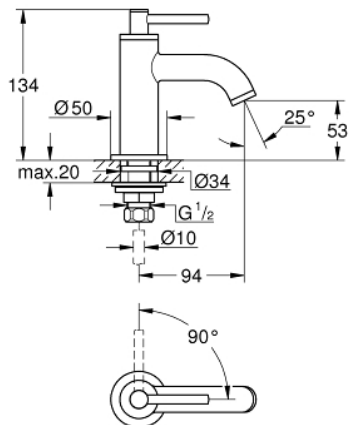

20 021 AL3 GROHE ATRIO PILLAR TAP 1/2" XS-SIZE

PRODUCT DESCRIPTION

- headpart 1/2" - 90°
- GROHE StarLight finish
- GROHE EcoJoy 5.7 l/min laminar mousser
- rapid installation system
- mousser
- fixed spout
- with lever handle

20 021 AL3 GROHE ATRIO PILLAR TAP 1/2" XS-SIZE

SPARE PARTS

- 1: Lever handles (Order-nr. 18027AL3)
- 2: Ceramic headpart, 1/2" (Order-nr. 45882000)
- 2.1: O-Ring Ø18,2 x Ø1,7 (Order-nr. 0392400M)
- 3: Shank mounting kit (Order-nr. 45004000)
- 4: Flow straightener (Order-nr. 48408000)
- 5: Coupling nut 1/2" x 10.5 mm (Order-nr. 1290100M)
- 5.1: Fibre seal dia. Ø 18,5 x Ø 12 x 2 (Order-nr. 0138900M)
- 6: Coupling nut 1/2" x 14.5 mm (Order-nr. 1290200M)*