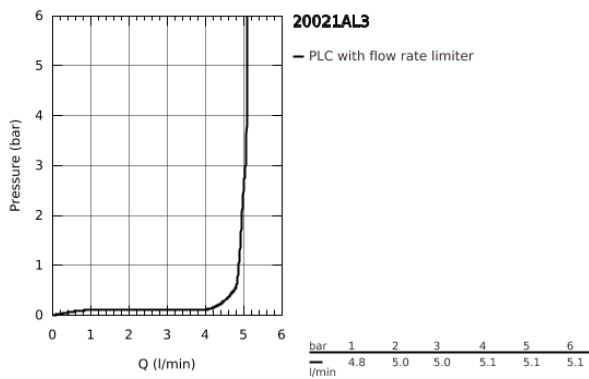

20 021 AL3 GROHE ATRIO PILLAR TAP 1/2" XS-SIZE

PRODUCT DESCRIPTION

- headpart 1/2" - 90°
- GROHE StarLight finish
- GROHE EcoJoy 5.7 l/min laminar mousser
- rapid installation system
- mousser
- fixed spout
- with lever handle

20 021 AL3 GROHE ATRIO PILLAR TAP 1/2" XS-SIZE

SPARE PARTS

- 1: Lever handles (Order-nr. 18027AL3)
- 2: Ceramic headpart, 1/2" (Order-nr. 45882000)
- 2.1: O-Ring Ø18,2 x Ø1,7 (Order-nr. 0392400M)
- 3: Shank mounting kit (Order-nr. 45004000)
- 4: Flow straightener (Order-nr. 48408000)
- 5: Coupling nut 1/2" x 10.5 mm (Order-nr. 1290100M)
- 5.1: Fibre seal dia. Ø 18,5 x Ø 12 x 2 (Order-nr. 0138900M)
- 6: Coupling nut 1/2" x 14.5 mm (Order-nr. 1290200M)*