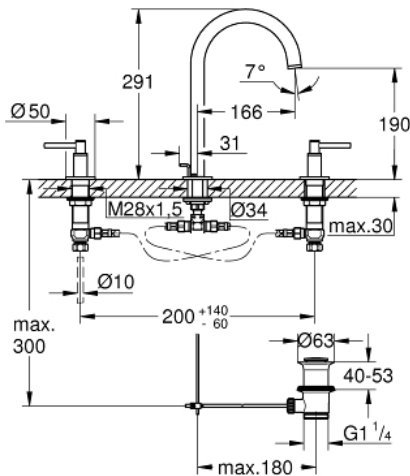

20 009 AL3 **GROHE ATRIO THREE-HOLE BASIN MIXER 1/2"**
M-SIZE

PRODUCT DESCRIPTION

- ceramic headparts 1/2", 90°
- **GROHE StarLight** finish
- **GROHE EcoJoy** 5.7 l/min laminar mousser
- swivel tubular spout with mousser and stop limiter
- pop-up waste set 1 1/4"
- flexible connection hoses between spout and side valves
- with lever handles
- Two different sets of caps included. One set with "H" and "C" marking, one set without marking.

20 009 AL3 GROHE ATRIO THREE-HOLE BASIN MIXER 1/2" M-SIZE

SPARE PARTS

- 1: Lever handles (Order-nr. 18027AL3)
 - 2: Ceramic headpart, 1/2" (Order-nr. 45882000)
 - 2.1: O-Ring Ø18,2 x Ø1,7 (Order-nr. 0392400M)
 - 3: Ceramic headpart, 1/2" (Order-nr. 45883000)
 - 3.1: O-Ring Ø18,2 x Ø1,7 (Order-nr. 0392400M)
 - 4: Coupling nut 1/2" x 10.5 mm (Order-nr. 1290100M)
 - 4.1: Fibre seal dia. Ø 18,5 x Ø 12 x 2 (Order-nr. 0138900M)
 - 5: Safety ring (Order-nr. 4826600M)
 - 6: Flow straightener (Order-nr. 48408000)
 - 7: O-Ring Ø13,5 x Ø2,75 (Order-nr. 0128500M)
 - 8: lift rod (Order-nr. 65196AL0)
 - 9: Fixing clamp (Order-nr. 6554100M)
 - 10: Flexible connection hose (Order-nr. 45704000)
 - 11: Pop-up waste set 1 1/4" (Order-nr. 28910AL0)
 - 11.1: Chrome bath plug (Order-nr. 07182AL0)
 - 11.2: Eccentric rod (Order-nr. 07052000)
 - 12: Coupling nut 1/2" x 14.5 mm (Order-nr. 1290200M)*
 - 13: Eccentric rod (Order-nr. 07341000)*
- * Optional accessories