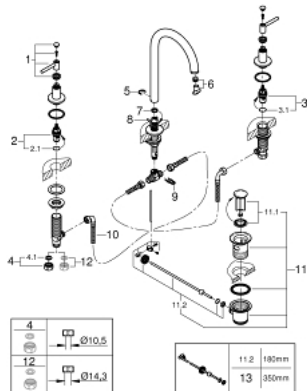

20 009 AL3 **GROHE ATRIO THREE-HOLE BASIN MIXER 1/2"**
M-SIZE

PRODUCT DESCRIPTION

- ceramic headparts 1/2", 90°
- **GROHE StarLight** finish
- **GROHE EcoJoy** 5.7 l/min laminar mousser
- swivel tubular spout with mousser and stop limiter
- pop-up waste set 1 1/4"
- flexible connection hoses between spout and side valves
- with lever handles
- Two different sets of caps included. One set with "H" and "C" marking, one set without marking.

20 009 AL3 GROHE ATRIO THREE-HOLE BASIN MIXER 1/2" M-SIZE

SPARE PARTS

- 1: Lever handles (Order-nr. 18027AL3)
 - 2: Ceramic headpart, 1/2" (Order-nr. 45882000)
 - 2.1: O-Ring Ø18,2 x Ø1,7 (Order-nr. 0392400M)
 - 3: Ceramic headpart, 1/2" (Order-nr. 45883000)
 - 3.1: O-Ring Ø18,2 x Ø1,7 (Order-nr. 0392400M)
 - 4: Coupling nut 1/2" x 10.5 mm (Order-nr. 1290100M)
 - 4.1: Fibre seal dia. Ø 18,5 x Ø 12 x 2 (Order-nr. 0138900M)
 - 5: Safety ring (Order-nr. 4826600M)
 - 6: Flow straightener (Order-nr. 48408000)
 - 7: O-Ring Ø13,5 x Ø2,75 (Order-nr. 0128500M)
 - 8: lift rod (Order-nr. 65196AL0)
 - 9: Fixing clamp (Order-nr. 6554100M)
 - 10: Flexible connection hose (Order-nr. 45704000)
 - 11: Pop-up waste set 1 1/4" (Order-nr. 28910AL0)
 - 11.1: Chrome bath plug (Order-nr. 07182AL0)
 - 11.2: Eccentric rod (Order-nr. 07052000)
 - 12: Coupling nut 1/2" x 14.5 mm (Order-nr. 1290200M)*
 - 13: Eccentric rod (Order-nr. 07341000)*
- * Optional accessories