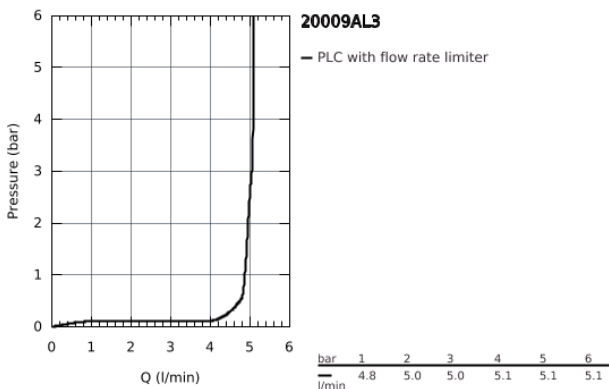

20 009 AL3 **GROHE ATRIO THREE-HOLE BASIN MIXER 1/2"**
M-SIZE

PRODUCT DESCRIPTION

- ceramic headparts 1/2", 90°
- **GROHE StarLight** finish
- **GROHE EcoJoy** 5.7 l/min laminar mousser
- swivel tubular spout with mousser and stop limiter
- pop-up waste set 1 1/4"
- flexible connection hoses between spout and side valves
- with lever handles
- Two different sets of caps included. One set with "H" and "C" marking, one set without marking.

20 009 AL3 GROHE ATRIO THREE-HOLE BASIN MIXER 1/2" M-SIZE

SPARE PARTS

- 1: Lever handles (Order-nr. 18027AL3)
 - 2: Ceramic headpart, 1/2" (Order-nr. 45882000)
 - 2.1: O-Ring Ø18,2 x Ø1,7 (Order-nr. 0392400M)
 - 3: Ceramic headpart, 1/2" (Order-nr. 45883000)
 - 3.1: O-Ring Ø18,2 x Ø1,7 (Order-nr. 0392400M)
 - 4: Coupling nut 1/2" x 10.5 mm (Order-nr. 1290100M)
 - 4.1: Fibre seal dia. Ø 18,5 x Ø 12 x 2 (Order-nr. 0138900M)
 - 5: Safety ring (Order-nr. 4826600M)
 - 6: Flow straightener (Order-nr. 48408000)
 - 7: O-Ring Ø13,5 x Ø2,75 (Order-nr. 0128500M)
 - 8: lift rod (Order-nr. 65196AL0)
 - 9: Fixing clamp (Order-nr. 6554100M)
 - 10: Flexible connection hose (Order-nr. 45704000)
 - 11: Pop-up waste set 1 1/4" (Order-nr. 28910AL0)
 - 11.1: Chrome bath plug (Order-nr. 07182AL0)
 - 11.2: Eccentric rod (Order-nr. 07052000)
 - 12: Coupling nut 1/2" x 14.5 mm (Order-nr. 1290200M)*
 - 13: Eccentric rod (Order-nr. 07341000)*
- * Optional accessories