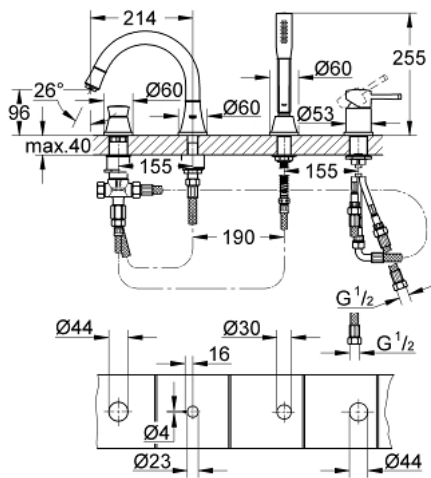

## 19 936 A00 GRANDERA 4-HOLE SINGLE-LEVER BATH COMBINATION

### PRODUCT DESCRIPTION

- GROHE SilkMove 46 mm ceramic cartridge
- GROHE StarLight finish
- Consisting of:
  - pre-assembled spout fixing
  - single lever mixer operating element
  - bath spout with mousseur and diverter bath/shower
- Grandera hand shower 7.6 l/min
- metal shower hose
- flexible connection hoses
- connection for shower hose
- protected against backflow
- can be used with 29 037 000
- min. recommended pressure 0.2 bar