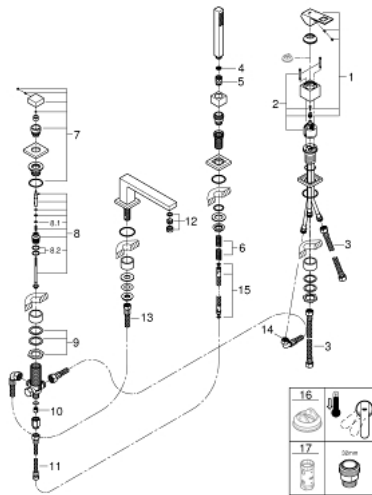

## 19 897 AL1 EUROCUBE 4-HOLE SINGLE-LEVER BATH COMBINATION

### PRODUCT DESCRIPTION

- GROHE SilkMove 46 mm ceramic cartridge
- GROHE StarLight finish
- pre-assembled spout fixing
- single lever mixer operating element
- metal lever
- bath inlet with mousseur
- diverter bath/shower
- hand shower Euphoria Cube+ 6.6 l/min
- metal shower hose 2000 mm
- flexible connection hoses
- connection for shower hose
- protected against backflow
- for use with 29 037 000

### SPARE PARTS

- 1: Lever (Order-nr. 46782AL0)
  - 2: Cartridge (Order-nr. 46048000)
  - 3: Connecting hose (Order-nr. 07227000)
  - 4: Strainer (Order-nr. 0700200M)
  - 5: connector 8 x 15 mm (Order-nr. 08864AL0)
  - 6: Compression spring (Order-nr. 00869000)
  - 7: Diverter knob (Order-nr. 48126AL0)
  - 8: Diverter (Order-nr. 45443000)
  - 8.1: O-Ring  $\varnothing 6 \times \varnothing 2$  (Order-nr. 0128300M)
  - 8.2: O-Ring (Order-nr. 0120500M)
  - 9: Repl.kit f.shank fastening 3/4" (Order-nr. 45444000)
  - 10: Non-return valve (Order-nr. 08565000)
  - 11: Connecting hose (Order-nr. 07300000)
  - 12: Flow restrictor (Order-nr. 13922AL0)
  - 13: Connecting hose (Order-nr. 48018000)
  - 14: Metal hose (Order-nr. 28146000)
  - 15: Temperature limiter (Order-nr. 46375000)\*
  - 16: Socket Spanner (Order-nr. 19332000)\*
- \* Optional accessories