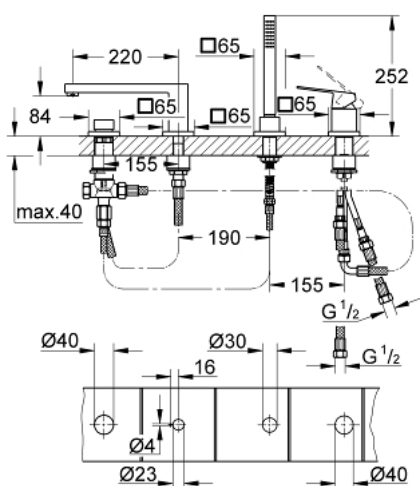

## 19 897 AL1 EUROCUBE 4-HOLE SINGLE-LEVER BATH COMBINATION

### PRODUCT DESCRIPTION

- GROHE SilkMove 46 mm ceramic cartridge
- GROHE StarLight finish
- pre-assembled spout fixing
- single lever mixer operating element
- metal lever
- bath inlet with mousseur
- diverter bath/shower
- hand shower Euphoria Cube+ 6.6 l/min
- metal shower hose 2000 mm
- flexible connection hoses
- connection for shower hose
- protected against backflow
- for use with 29 037 000

### SPARE PARTS

- 1: Lever (Order-nr. 46782AL0)
  - 2: Cartridge (Order-nr. 46048000)
  - 3: Connecting hose (Order-nr. 07227000)
  - 4: Strainer (Order-nr. 0700200M)
  - 5: connector 8 x 15 mm (Order-nr. 08864AL0)
  - 6: Compression spring (Order-nr. 00869000)
  - 7: Diverter knob (Order-nr. 48126AL0)
  - 8: Diverter (Order-nr. 45443000)
  - 8.1: O-Ring  $\varnothing 6 \times \varnothing 2$  (Order-nr. 0128300M)
  - 8.2: O-Ring (Order-nr. 0120500M)
  - 9: Repl.kit f.shank fastening 3/4" (Order-nr. 45444000)
  - 10: Non-return valve (Order-nr. 08565000)
  - 11: Connecting hose (Order-nr. 07300000)
  - 12: Flow restrictor (Order-nr. 13922AL0)
  - 13: Connecting hose (Order-nr. 48018000)
  - 14: Metal hose (Order-nr. 28146000)
  - 15: Temperature limiter (Order-nr. 46375000)\*
  - 16: Socket Spanner (Order-nr. 19332000)\*
- \* Optional accessories