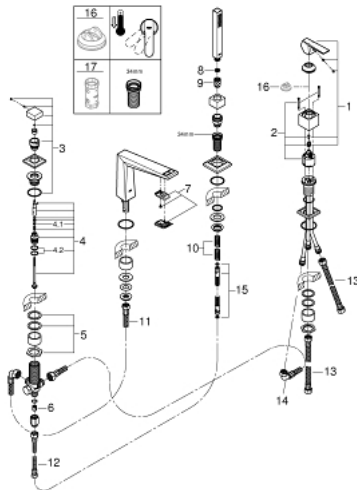

19 787 AL1 ALLURE BRILLIANT 4-HOLE SINGLE-LEVER BATH COMBINATION

PRODUCT DESCRIPTION

- GROHE SilkMove 46 mm ceramic cartridge
- GROHE StarLight finish
- pre-assembled spout fixing
- single lever mixer operating element
- bath spout with integrated mousseur
- diverter bath/shower
- hand shower Euphoria Cube+ 6.5 l/min
- metal shower hose 2000 mm
- flexible connection hoses
- connection for shower hose
- protected against backflow
- for use with 29 037 000

19 787 AL1 ALLURE BRILLIANT 4-HOLE SINGLE-LEVER BATH COMBINATION

19 787 AL1 ALLURE BRILLIANT 4-HOLE SINGLE-LEVER BATH COMBINATION

SPARE PARTS

- 1: Lever (Order-nr. 46804AL0)
- 2: Cartridge (Order-nr. 46048000)
- 3: Diverter knob (Order-nr. 48126AL0)
- 4: Diverter (Order-nr. 45443000)
- 4.1: O-Ring $\varnothing 6 \times \varnothing 2$ (Order-nr. 0128300M)
- 4.2: O-Ring (Order-nr. 0120500M)
- 5: Repl.kit f.shank fastening 3/4" (Order-nr. 45444000)
- 6: Non-return valve (Order-nr. 08565000)
- 7: Race (Order-nr. 46803AL0)
- 8: Strainer (Order-nr. 0700200M)
- 9: connector 8 x 15 mm (Order-nr. 08864AL0)
- 10: Compression spring (Order-nr. 00869000)
- 11: Connecting hose (Order-nr. 48018000)
- 12: Connecting hose (Order-nr. 073000000)
- 13: Connecting hose (Order-nr. 07227000)
- 14: Connecting hose (Order-nr. 48017000)
- 15: Metal hose (Order-nr. 28146000)
- 16: Temperature limiter (Order-nr. 46375000)*
- 17: Socket Spanner (Order-nr. 19332000)*