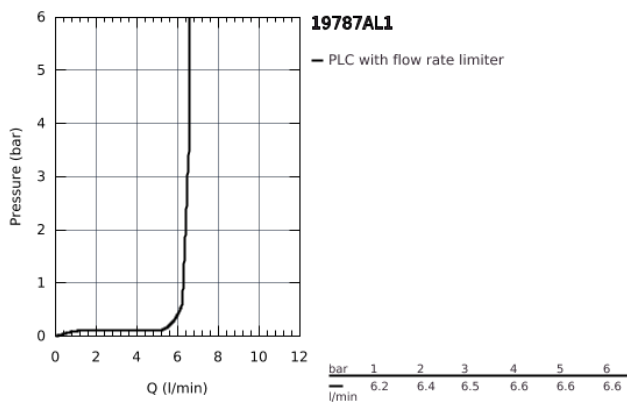

19 787 AL1 ALLURE BRILLIANT 4-HOLE SINGLE-LEVER BATH COMBINATION

PRODUCT DESCRIPTION

- GROHE SilkMove 46 mm ceramic cartridge
- GROHE StarLight finish
- pre-assembled spout fixing
- single lever mixer operating element
- bath spout with integrated mousseur
- diverter bath/shower
- hand shower Euphoria Cube+ 6.5 l/min
- metal shower hose 2000 mm
- flexible connection hoses
- connection for shower hose
- protected against backflow
- for use with 29 037 000

19 787 AL1 ALLURE BRILLIANT 4-HOLE SINGLE-LEVER BATH COMBINATION

19 787 AL1 ALLURE BRILLIANT 4-HOLE SINGLE-LEVER BATH COMBINATION

SPARE PARTS

- 1: Lever (Order-nr. 46804AL0)
- 2: Cartridge (Order-nr. 46048000)
- 3: Diverter knob (Order-nr. 48126AL0)
- 4: Diverter (Order-nr. 45443000)
- 4.1: O-Ring $\varnothing 6 \times \varnothing 2$ (Order-nr. 0128300M)
- 4.2: O-Ring (Order-nr. 0120500M)
- 5: Repl.kit f.shank fastening 3/4" (Order-nr. 45444000)
- 6: Non-return valve (Order-nr. 08565000)
- 7: Race (Order-nr. 46803AL0)
- 8: Strainer (Order-nr. 0700200M)
- 9: connector 8 x 15 mm (Order-nr. 08864AL0)
- 10: Compression spring (Order-nr. 00869000)
- 11: Connecting hose (Order-nr. 48018000)
- 12: Connecting hose (Order-nr. 073000000)
- 13: Connecting hose (Order-nr. 07227000)
- 14: Connecting hose (Order-nr. 48017000)
- 15: Metal hose (Order-nr. 28146000)
- 16: Temperature limiter (Order-nr. 46375000)*
- 17: Socket Spanner (Order-nr. 19332000)*