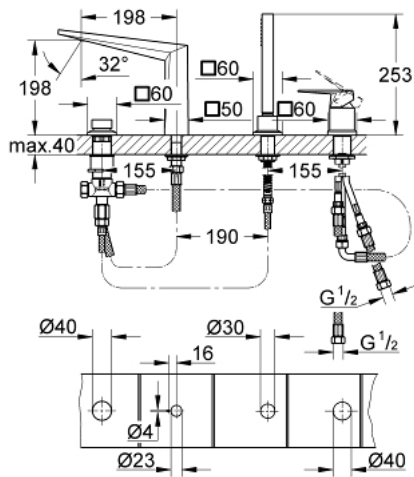

19 787 AL1 ALLURE BRILLIANT 4-HOLE SINGLE-LEVER BATH COMBINATION

PRODUCT DESCRIPTION

- GROHE SilkMove 46 mm ceramic cartridge
- GROHE StarLight finish
- pre-assembled spout fixing
- single lever mixer operating element
- bath spout with integrated mousseur
- diverter bath/shower
- hand shower Euphoria Cube+ 6.5 l/min
- metal shower hose 2000 mm
- flexible connection hoses
- connection for shower hose
- protected against backflow
- for use with 29 037 000

19 787 AL1 ALLURE BRILLIANT 4-HOLE SINGLE-LEVER BATH COMBINATION

19 787 AL1 ALLURE BRILLIANT 4-HOLE SINGLE-LEVER BATH COMBINATION

SPARE PARTS

- 1: Lever (Order-nr. 46804AL0)
- 2: Cartridge (Order-nr. 46048000)
- 3: Diverter knob (Order-nr. 48126AL0)
- 4: Diverter (Order-nr. 45443000)
- 4.1: O-Ring $\varnothing 6 \times \varnothing 2$ (Order-nr. 0128300M)
- 4.2: O-Ring (Order-nr. 0120500M)
- 5: Repl.kit f.shank fastening 3/4" (Order-nr. 45444000)
- 6: Non-return valve (Order-nr. 08565000)
- 7: Race (Order-nr. 46803AL0)
- 8: Strainer (Order-nr. 0700200M)
- 9: connector 8 x 15 mm (Order-nr. 08864AL0)
- 10: Compression spring (Order-nr. 00869000)
- 11: Connecting hose (Order-nr. 48018000)
- 12: Connecting hose (Order-nr. 073000000)
- 13: Connecting hose (Order-nr. 07227000)
- 14: Connecting hose (Order-nr. 48017000)
- 15: Metal hose (Order-nr. 28146000)
- 16: Temperature limiter (Order-nr. 46375000)*
- 17: Socket Spanner (Order-nr. 19332000)*