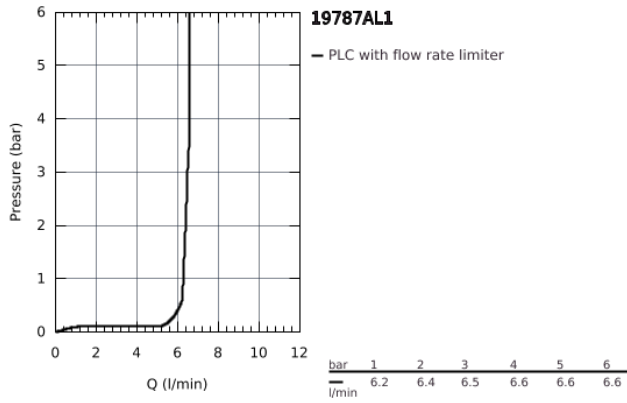

19 787 AL1 ALLURE BRILLIANT 4-HOLE SINGLE-LEVER BATH COMBINATION

PRODUCT DESCRIPTION

- GROHE SilkMove 46 mm ceramic cartridge
- GROHE StarLight finish
- pre-assembled spout fixing
- single lever mixer operating element
- bath spout with integrated mousseur
- diverter bath/shower
- hand shower Euphoria Cube+ 6.5 l/min
- metal shower hose 2000 mm
- flexible connection hoses
- connection for shower hose
- protected against backflow
- for use with 29 037 000

19 787 AL1 ALLURE BRILLIANT 4-HOLE SINGLE-LEVER BATH COMBINATION

19 787 AL1 ALLURE BRILLIANT 4-HOLE SINGLE-LEVER BATH COMBINATION

SPARE PARTS

- 1: Lever (Order-nr. 46804AL0)
- 2: Cartridge (Order-nr. 46048000)
- 3: Diverter knob (Order-nr. 48126AL0)
- 4: Diverter (Order-nr. 45443000)
- 4.1: O-Ring $\varnothing 6 \times \varnothing 2$ (Order-nr. 0128300M)
- 4.2: O-Ring (Order-nr. 0120500M)
- 5: Repl.kit f.shank fastening 3/4" (Order-nr. 45444000)
- 6: Non-return valve (Order-nr. 08565000)
- 7: Race (Order-nr. 46803AL0)
- 8: Strainer (Order-nr. 0700200M)
- 9: connector 8 x 15 mm (Order-nr. 08864AL0)
- 10: Compression spring (Order-nr. 00869000)
- 11: Connecting hose (Order-nr. 48018000)
- 12: Connecting hose (Order-nr. 073000000)
- 13: Connecting hose (Order-nr. 07227000)
- 14: Connecting hose (Order-nr. 48017000)
- 15: Metal hose (Order-nr. 28146000)
- 16: Temperature limiter (Order-nr. 46375000)*
- 17: Socket Spanner (Order-nr. 19332000)*