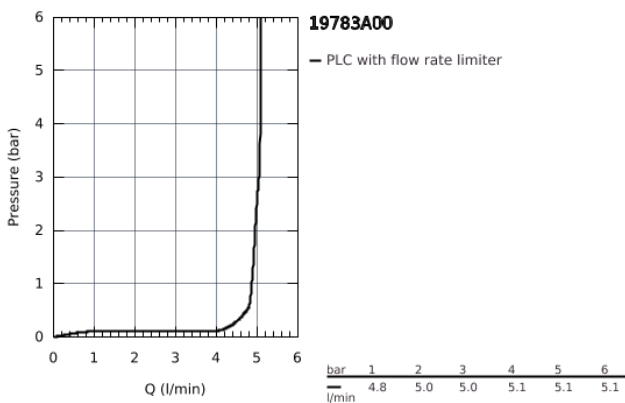

19 783 A00 ALLURE BRILLIANT 2-HOLE BASIN MIXER M-SIZE

PRODUCT DESCRIPTION

- wall mounted
- **without concealed body**
- set for final installation for
- **GROHE StarLight** finish
- **GROHE EcoJoy** 5.0 l/min. flow limiter
- spout with integrated mousseur
- centre distance 110 mm
- projection 210 mm
- min. recommended pressure 0.2 bar

19 783 A00 ALLURE BRILLIANT 2-HOLE BASIN MIXER M-SIZE