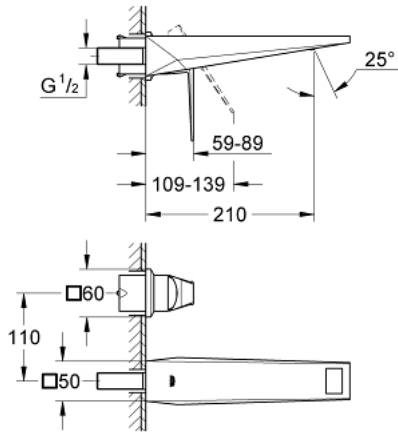

19 783 A00 ALLURE BRILLIANT 2-HOLE BASIN MIXER M-SIZE

PRODUCT DESCRIPTION

- wall mounted
- **without concealed body**
- set for final installation for
- **GROHE StarLight** finish
- **GROHE EcoJoy** 5.0 l/min. flow limiter
- spout with integrated mousseur
- centre distance 110 mm
- projection 210 mm
- min. recommended pressure 0.2 bar

19 783 A00 ALLURE BRILLIANT 2-HOLE BASIN MIXER M-SIZE