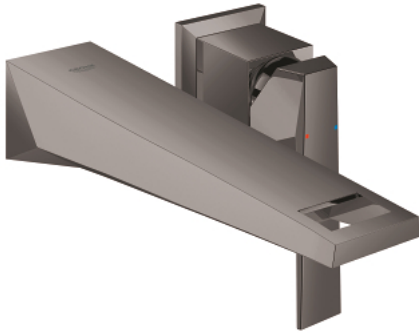

19 783 A00 ALLURE BRILLIANT 2-HOLE BASIN MIXER M-SIZE

PRODUCT DESCRIPTION

- wall mounted
- **without concealed body**
- set for final installation for
- **GROHE StarLight** finish
- **GROHE EcoJoy** 5.0 l/min. flow limiter
- spout with integrated mousseur
- centre distance 110 mm
- projection 210 mm
- min. recommended pressure 0.2 bar

19 783 A00 ALLURE BRILLIANT 2-HOLE BASIN MIXER M-SIZE