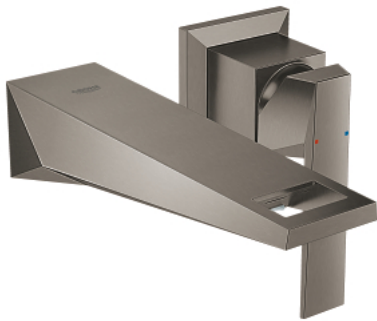

## 19 781 AL0 ALLURE BRILLIANT 2-HOLE BASIN MIXER S-SIZE

### PRODUCT DESCRIPTION

- wall mounted
- **without concealed body**
- set for final installation for
- 23 200 000
- **GROHE StarLight** finish
- **GROHE EcoJoy** 5.0 l/min. flow limiter
- spout with integrated mousseur
- centre distance 110 mm
- projection 161 mm

## 19 781 AL0 ALLURE BRILLIANT 2-HOLE BASIN MIXER S-SIZE

19 781 AL0 **ALLURE BRILLIANT 2-HOLE BASIN MIXER**  
**S-SIZE**

**SPARE PARTS**

1: Lever (Order-nr. 46797AL0)

2: Race (Order-nr. 46794AL0)

3: Flush pipe extension (Order-nr. 46627000)\*