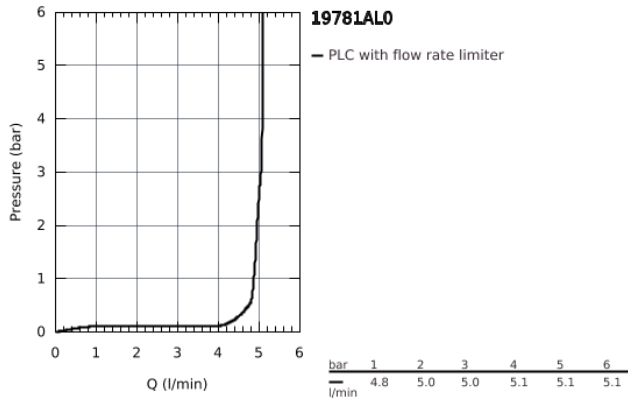

19 781 AL0 ALLURE BRILLIANT 2-HOLE BASIN MIXER S-SIZE