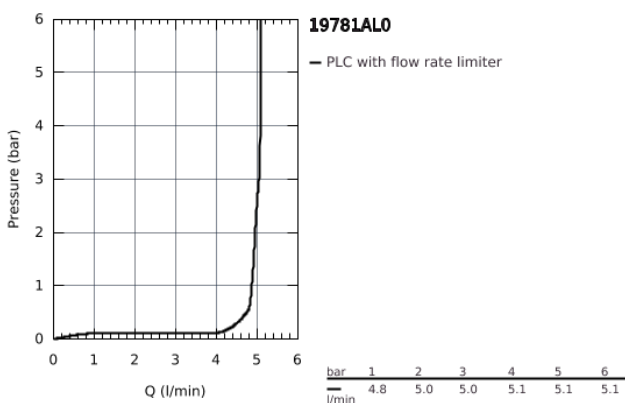

## 19 781 AL0 ALLURE BRILLIANT 2-HOLE BASIN MIXER S-SIZE

### PRODUCT DESCRIPTION

- wall mounted
- **without concealed body**
- set for final installation for
- 23 200 000
- **GROHE StarLight** finish
- **GROHE EcoJoy** 5.0 l/min. flow limiter
- spout with integrated mousseur
- centre distance 110 mm
- projection 161 mm