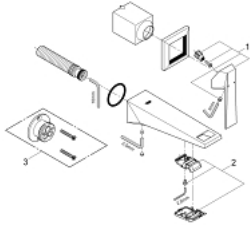

## 19 781 AL0 ALLURE BRILLIANT 2-HOLE BASIN MIXER S-SIZE

### PRODUCT DESCRIPTION

- wall mounted
- **without concealed body**
- set for final installation for
- 23 200 000
- **GROHE StarLight** finish
- **GROHE EcoJoy** 5.0 l/min. flow limiter
- spout with integrated mousseur
- centre distance 110 mm
- projection 161 mm

## 19 781 AL0 ALLURE BRILLIANT 2-HOLE BASIN MIXER S-SIZE

19 781 AL0 **ALLURE BRILLIANT 2-HOLE BASIN MIXER**  
**S-SIZE**

**SPARE PARTS**

1: Lever (Order-nr. 46797AL0)

2: Race (Order-nr. 46794AL0)

3: Flush pipe extension (Order-nr. 46627000)\*