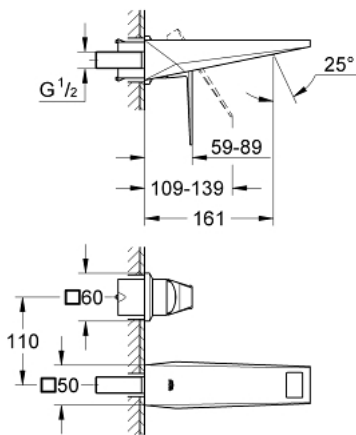

## 19 781 AL0 ALLURE BRILLIANT 2-HOLE BASIN MIXER S-SIZE

### PRODUCT DESCRIPTION

- wall mounted
- **without concealed body**
- set for final installation for
- 23 200 000
- **GROHE StarLight** finish
- **GROHE EcoJoy** 5.0 l/min. flow limiter
- spout with integrated mousseur
- centre distance 110 mm
- projection 161 mm

## 19 781 AL0 ALLURE BRILLIANT 2-HOLE BASIN MIXER S-SIZE

19 781 AL0 **ALLURE BRILLIANT 2-HOLE BASIN MIXER**  
**S-SIZE**

**SPARE PARTS**

1: Lever (Order-nr. 46797AL0)

2: Race (Order-nr. 46794AL0)

3: Flush pipe extension (Order-nr. 46627000)\*