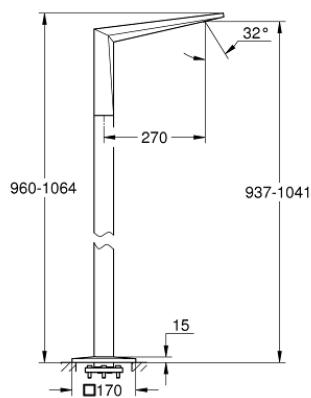

13 301 000 ALLURE BRILLIANT BATH SPOUT, FLOOR MOUNTED

PRODUCT DESCRIPTION

- set for final installation for
- 45 984 001
- **without roughing-in-set**
- **GROHE StarLight** chrome finish
- spout with integrated mousseur
- total height 1070 mm
- projection 270 mm

13 301 000 ALLURE BRILLIANT BATH SPOUT, FLOOR MOUNTED

SPARE PARTS

1: Race (Order-nr. 46803000)