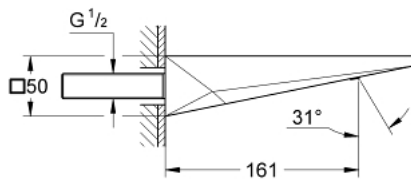

13 299 000 ALLURE BRILLIANT BATH SPOUT

PRODUCT DESCRIPTION

- wall mounted
- **GROHE StarLight** chrome finish
- projection 161 mm
- spout with integrated mousseur

13 299 000 ALLURE BRILLIANT BATH SPOUT

SPARE PARTS

1: Race (Order-nr. 46803000)