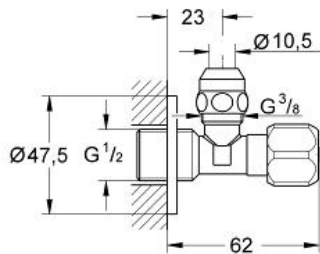

Universal angle valve 1/2"

MODEL # 2201700M

Pure Freude
an Wasser

GROHE

Product Description:

Universal angle valve 1/2"

Standard Specification:

with compression coupling
3/8"

for copper pipe Ø 10 mm

plastic handle

marking: neutral

screw escutcheon

metal

10 pieces

GROHE StarLight finish

Color: